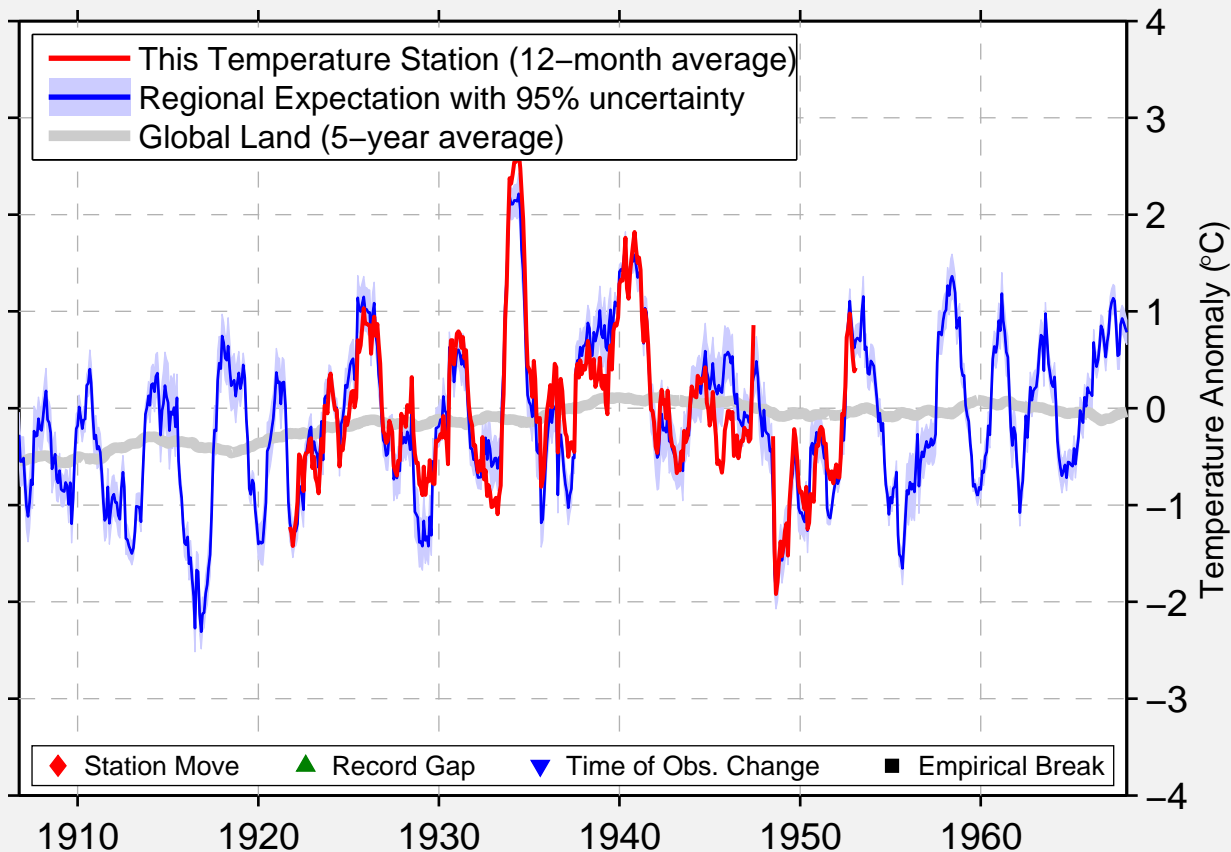

# ROLAND WEST PORTAL

47.350 N, 115.667 W (United States)

Data Quality Controlled and Aligned at Breakpoints

Berkeley Earth