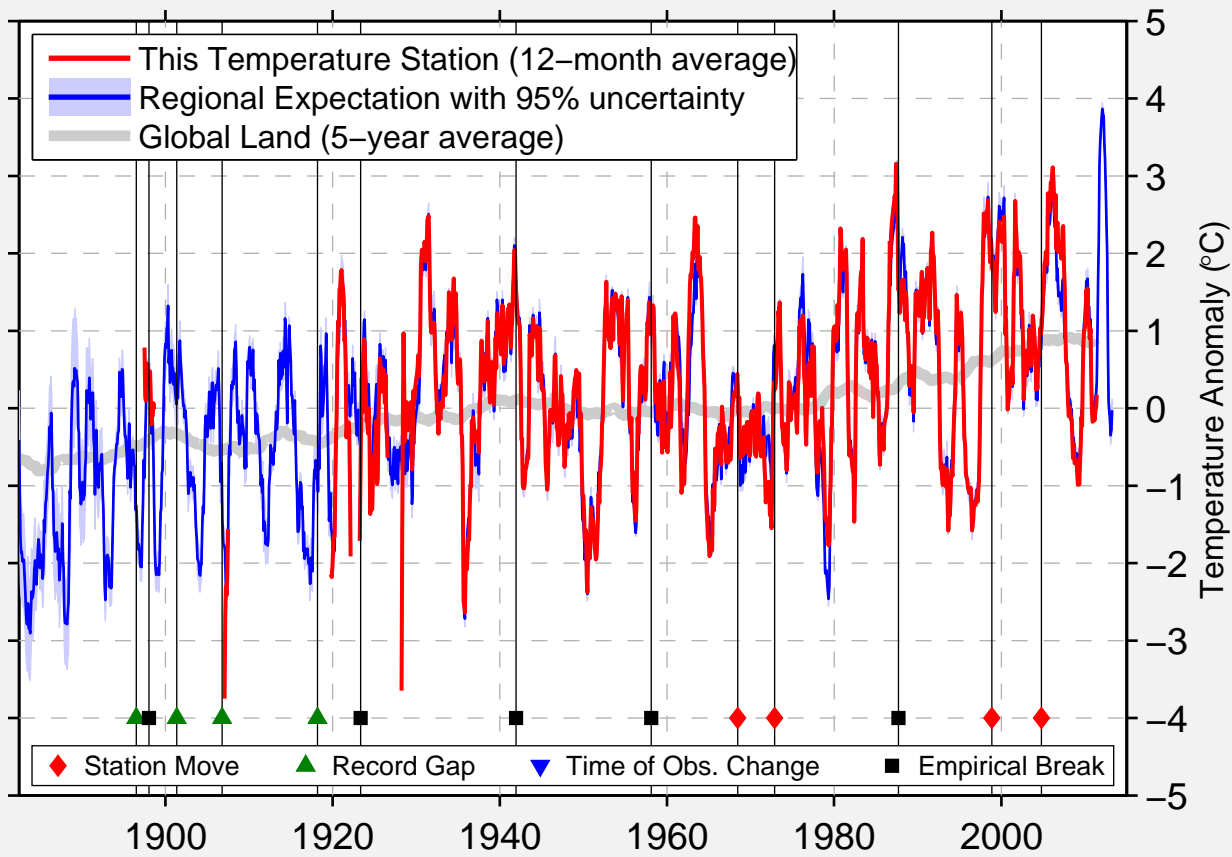

VALLEY CITY 3 NNW

46.956 N, 98.020 W (United States)

Data Quality Controlled and Aligned at Breakpoints

Berkeley Earth