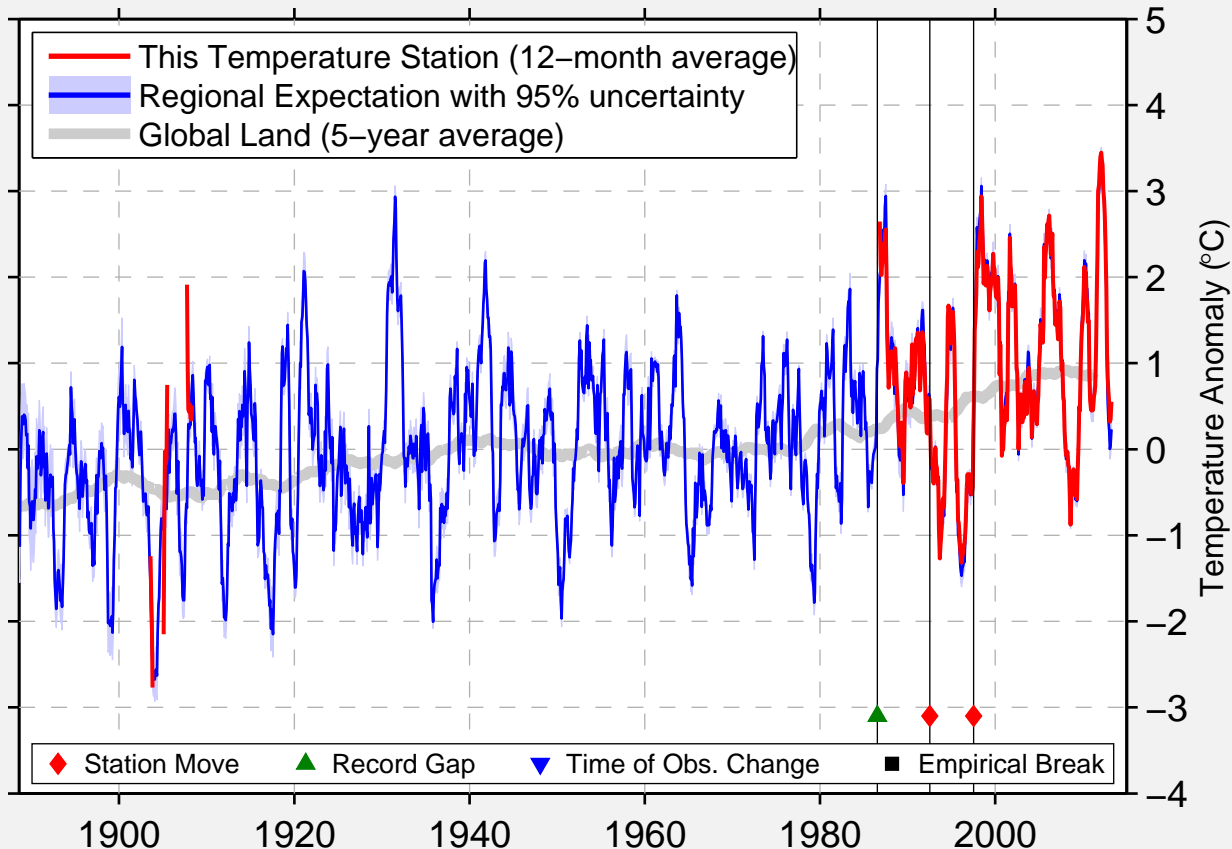

FLOODWOOD 3 NE

46.945 N, 92.885 W (United States)

Data Quality Controlled and Aligned at Breakpoints

Berkeley Earth