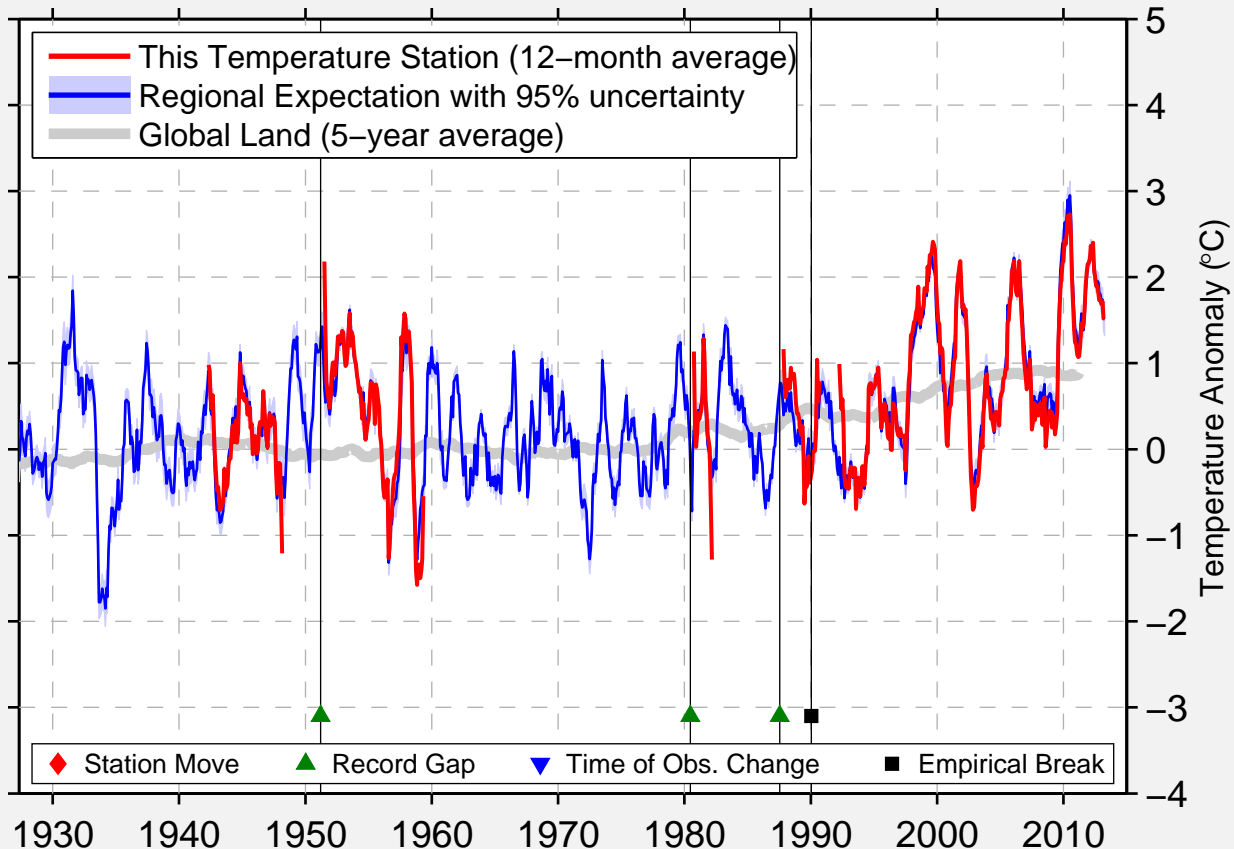

# PRESQUE ISLE (AWOS)

46.683 N, 68.050 W (United States)

Data Quality Controlled and Aligned at Breakpoints

Berkeley Earth