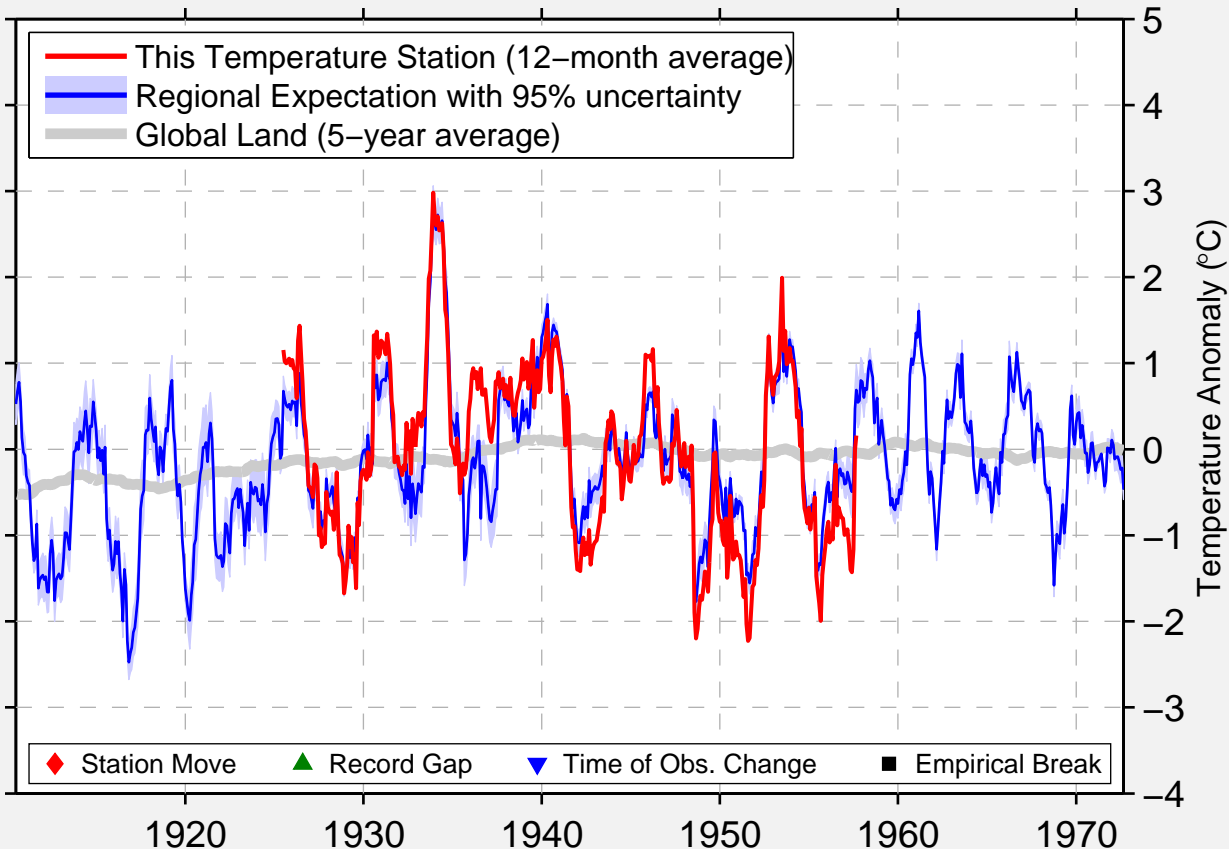

EAST HELENA

46.583 N, 111.917 W (United States)

Data Quality Controlled and Aligned at Breakpoints

Berkeley Earth