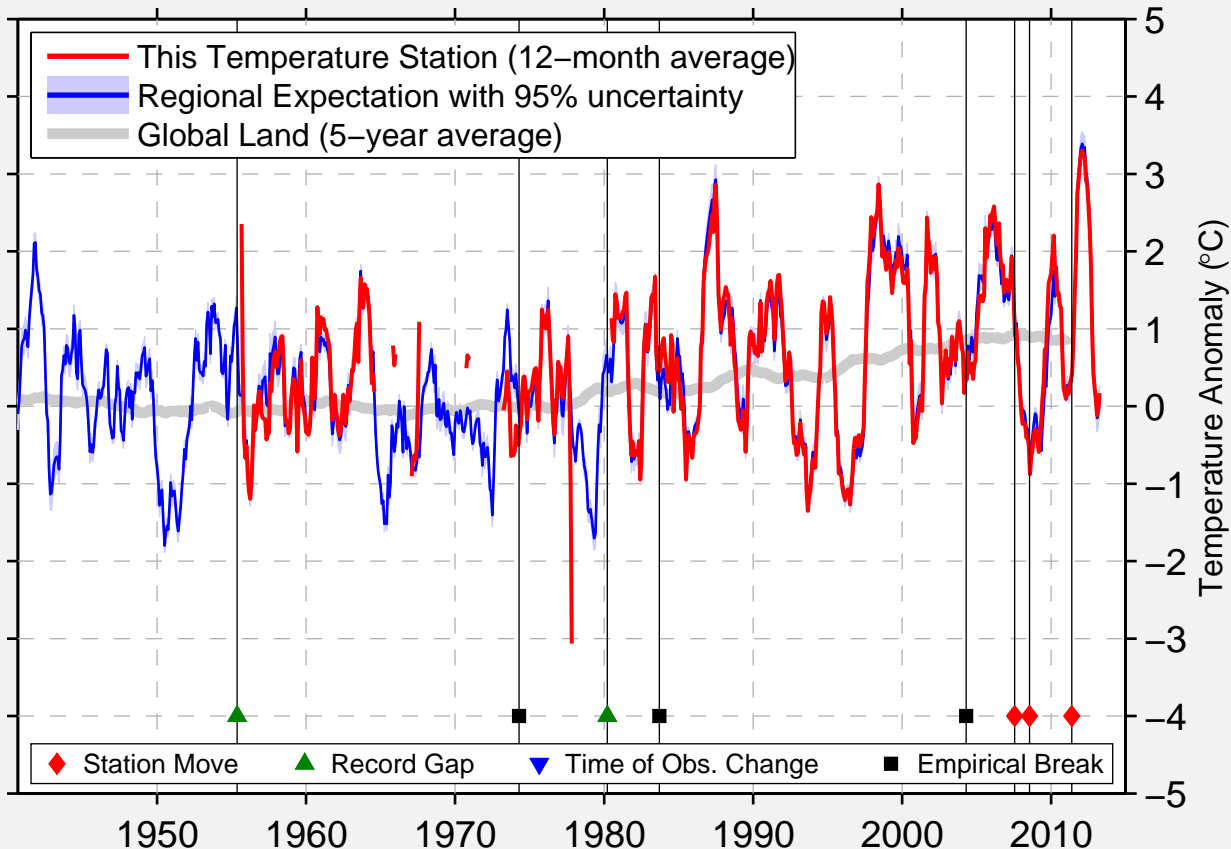

BRAINERD

46.359 N, 94.200 W (United States)

Data Quality Controlled and Aligned at Breakpoints

Berkeley Earth