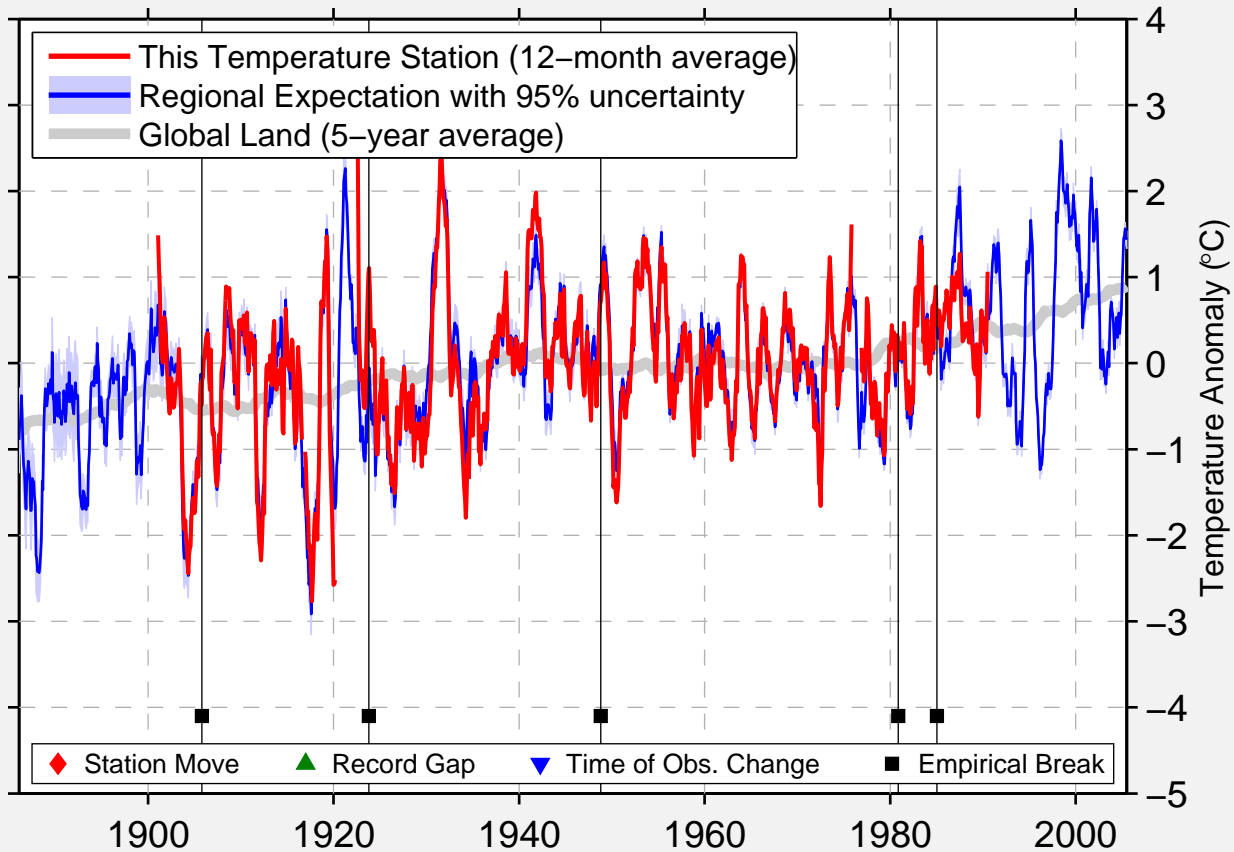

CHATHAM-EXP-FARM-#2

46.300 N, 86.900 W (United States)

Data Quality Controlled and Aligned at Breakpoints

Berkeley Earth