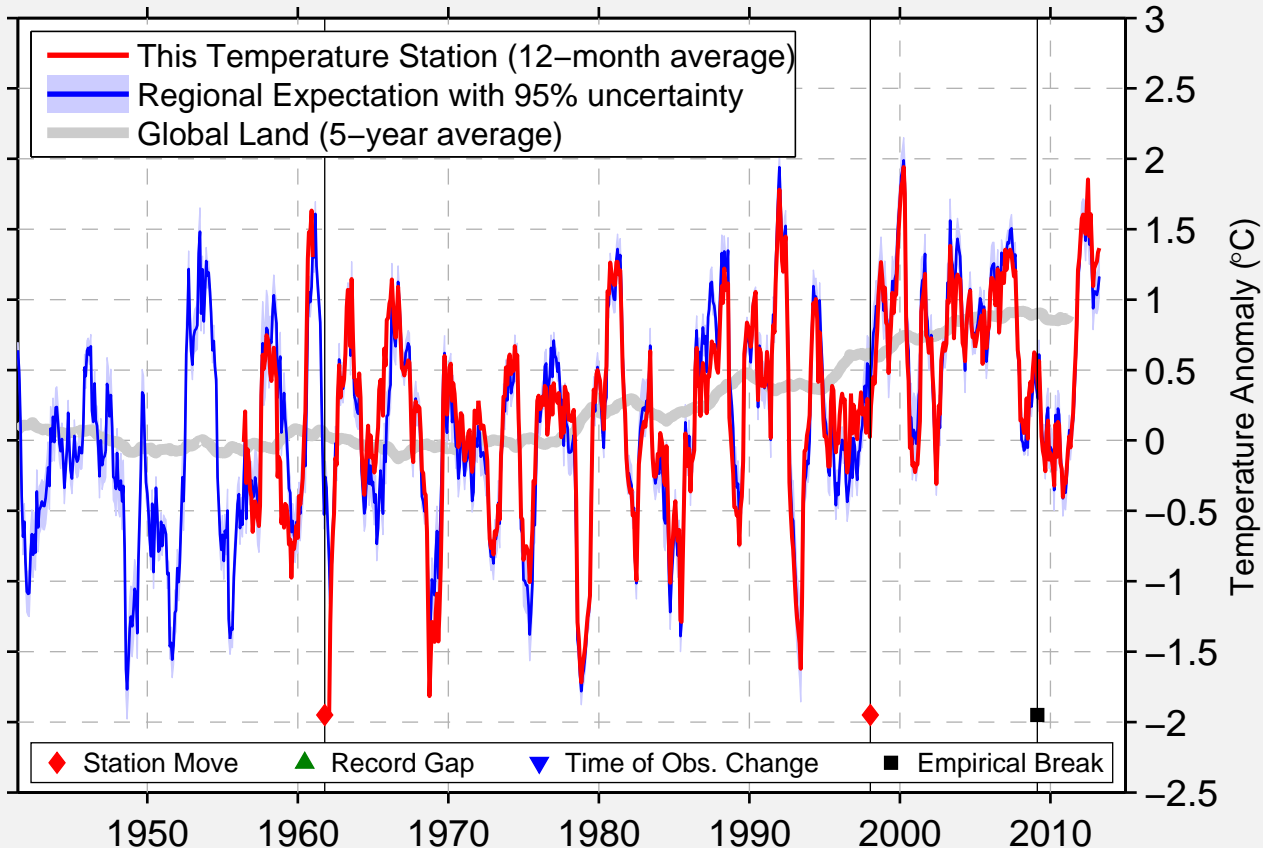

TWIN BRIDGES

45.547 N, 112.326 W (United States)

Data Quality Controlled and Aligned at Breakpoints

Berkeley Earth