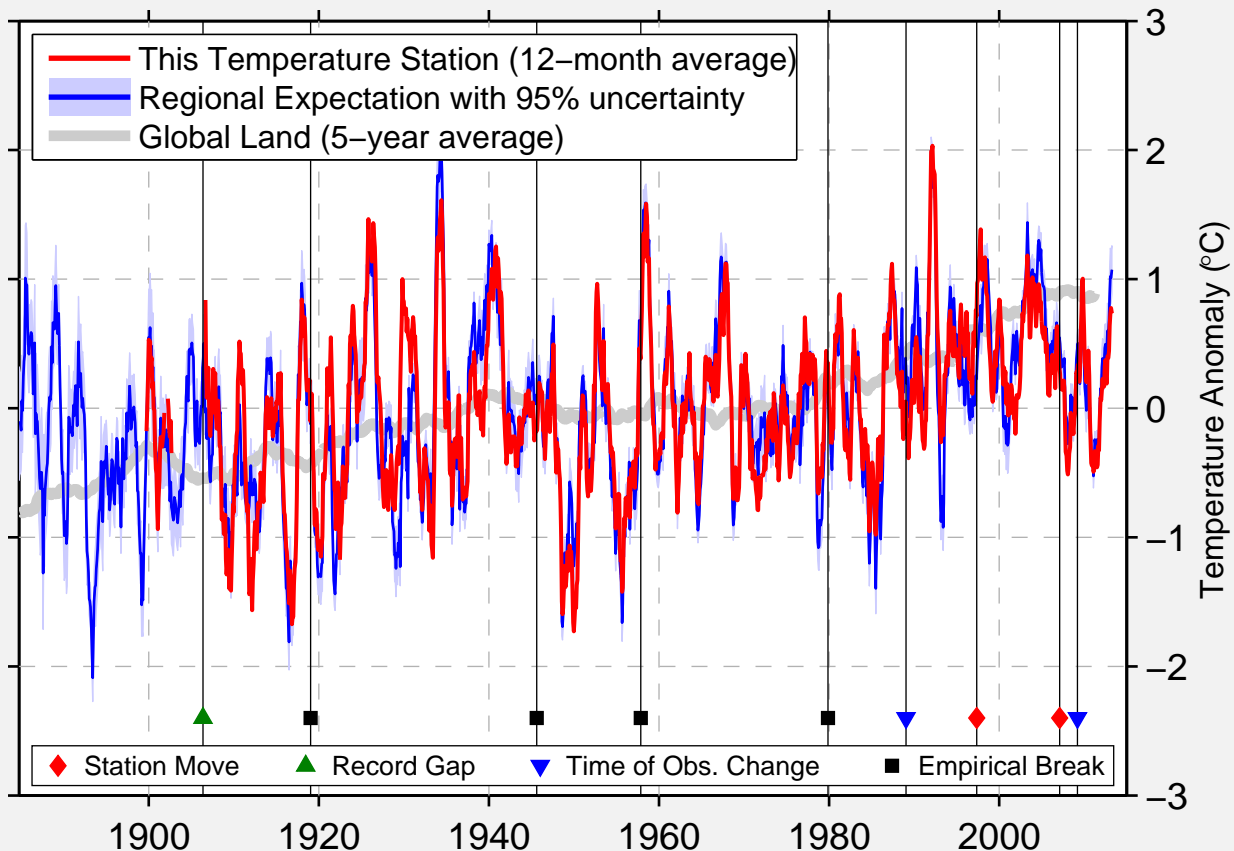

HEADWORKS PORTLAND WTR

45.454 N, 122.154 W (United States)

Data Quality Controlled and Aligned at Breakpoints

Berkeley Earth