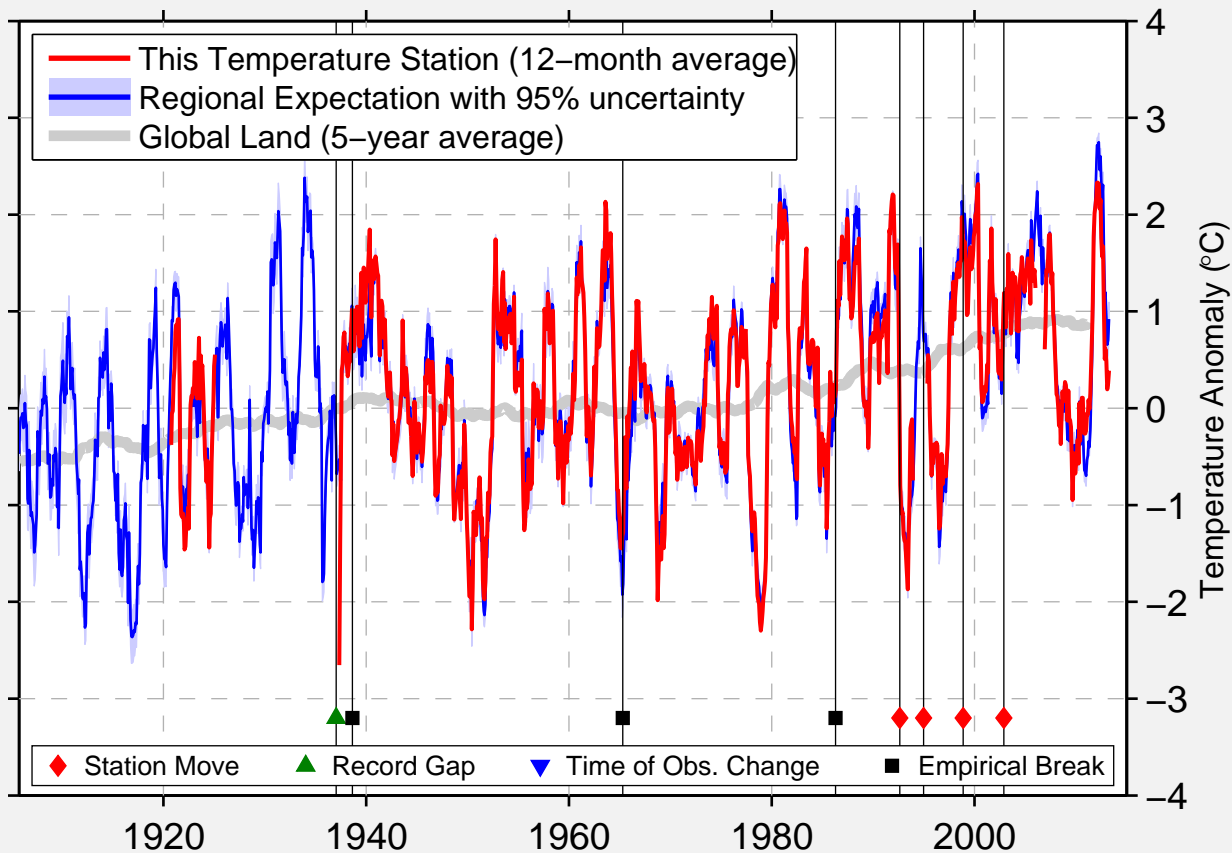

BROADUS

45.445 N, 105.412 W (United States)

Data Quality Controlled and Aligned at Breakpoints

Berkeley Earth