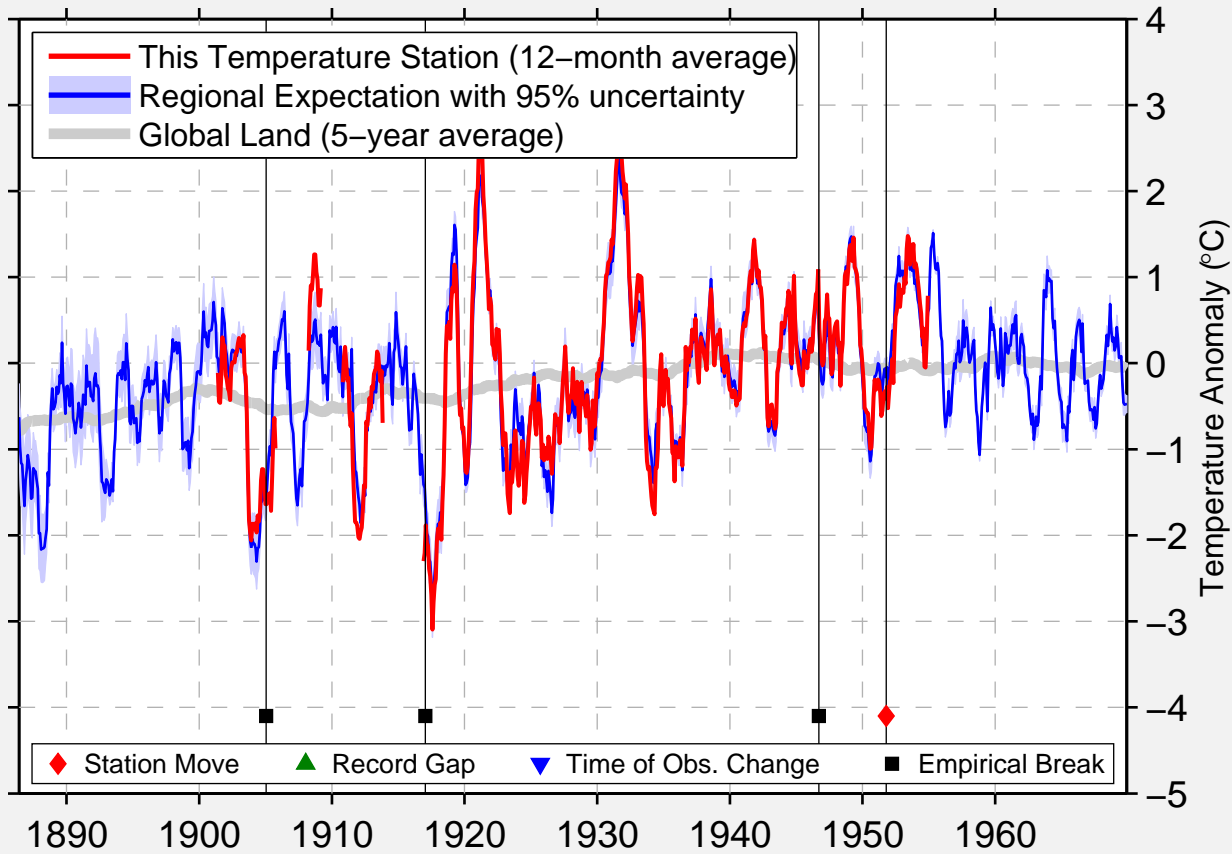

# ONAWAY 12 S

45.183 N, 84.200 W (United States)

Data Quality Controlled and Aligned at Breakpoints

Berkeley Earth