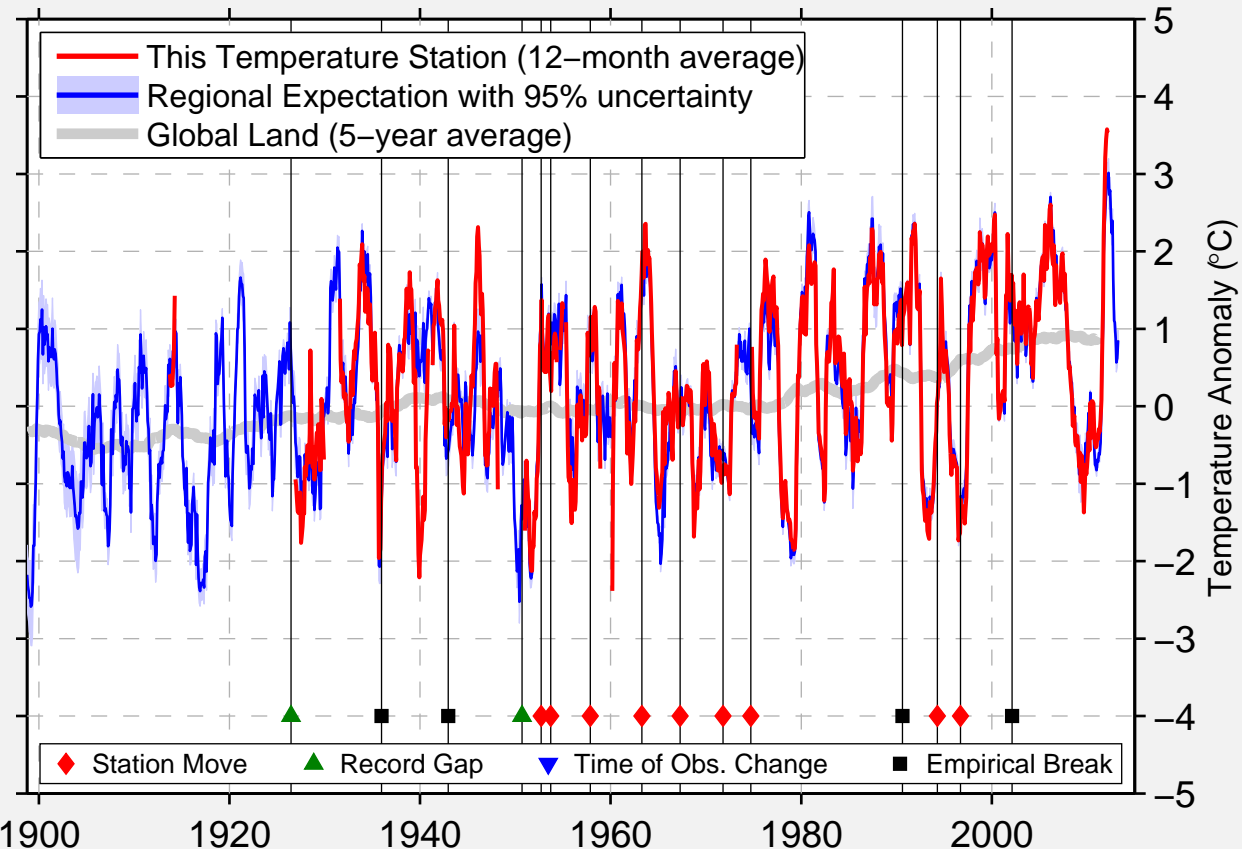

FAITH

45.020 N, 102.037 W (United States)

Data Quality Controlled and Aligned at Breakpoints

Berkeley Earth