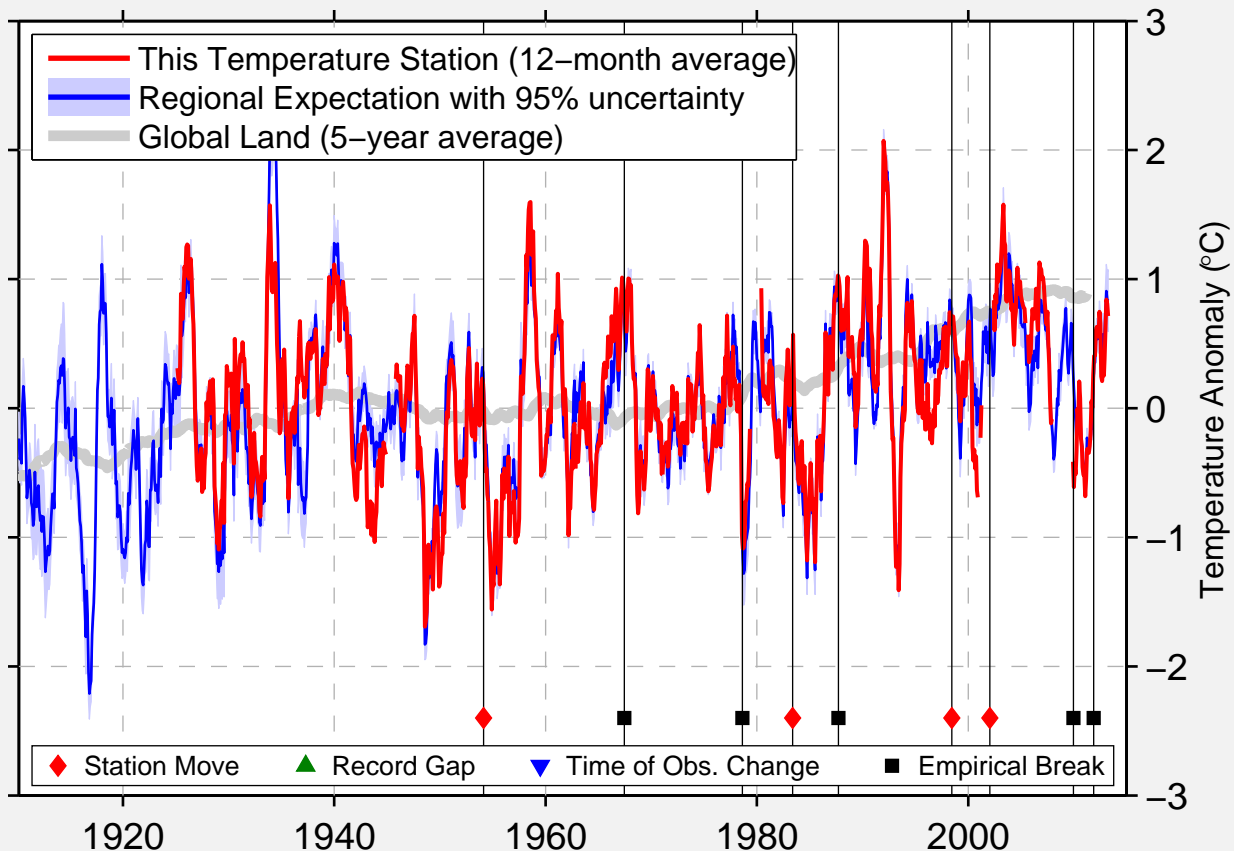

# ANTELOPE 6 SSW

44.872 N, 120.739 W (United States)

Data Quality Controlled and Aligned at Breakpoints

Berkeley Earth