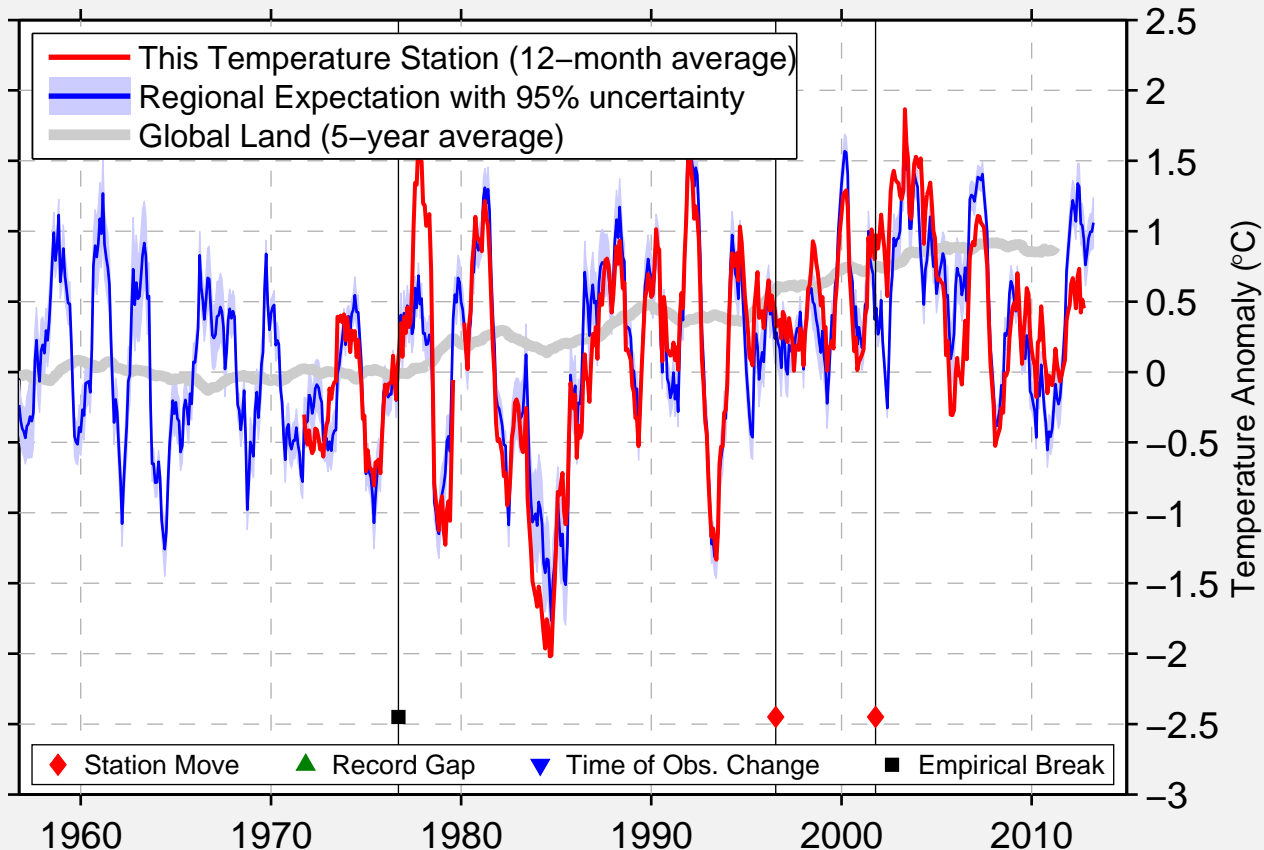

# MIDDLE FORK LODGE

44.719 N, 115.015 W (United States)

Data Quality Controlled and Aligned at Breakpoints

Berkeley Earth