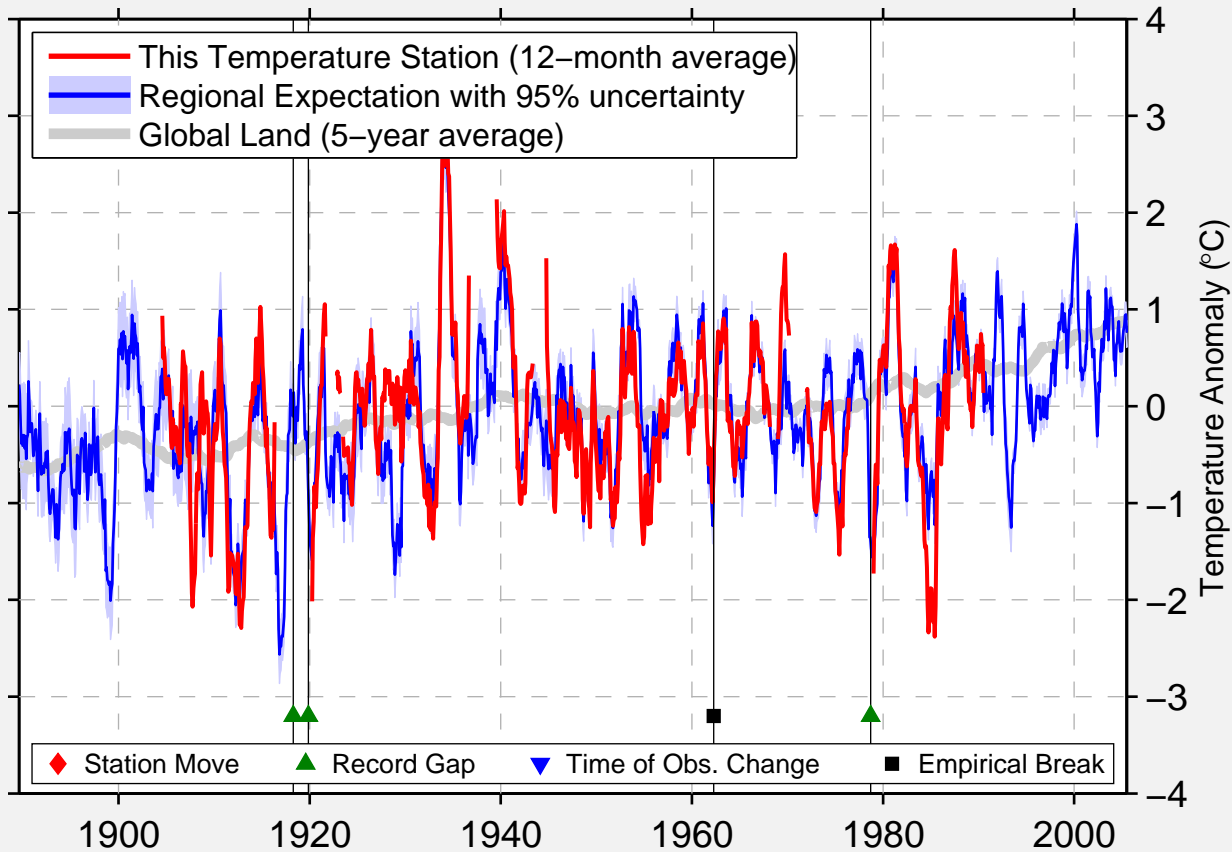

# LAKE-YELLOWSTONE

44.600 N, 110.400 W (United States)

Data Quality Controlled and Aligned at Breakpoints

Berkeley Earth