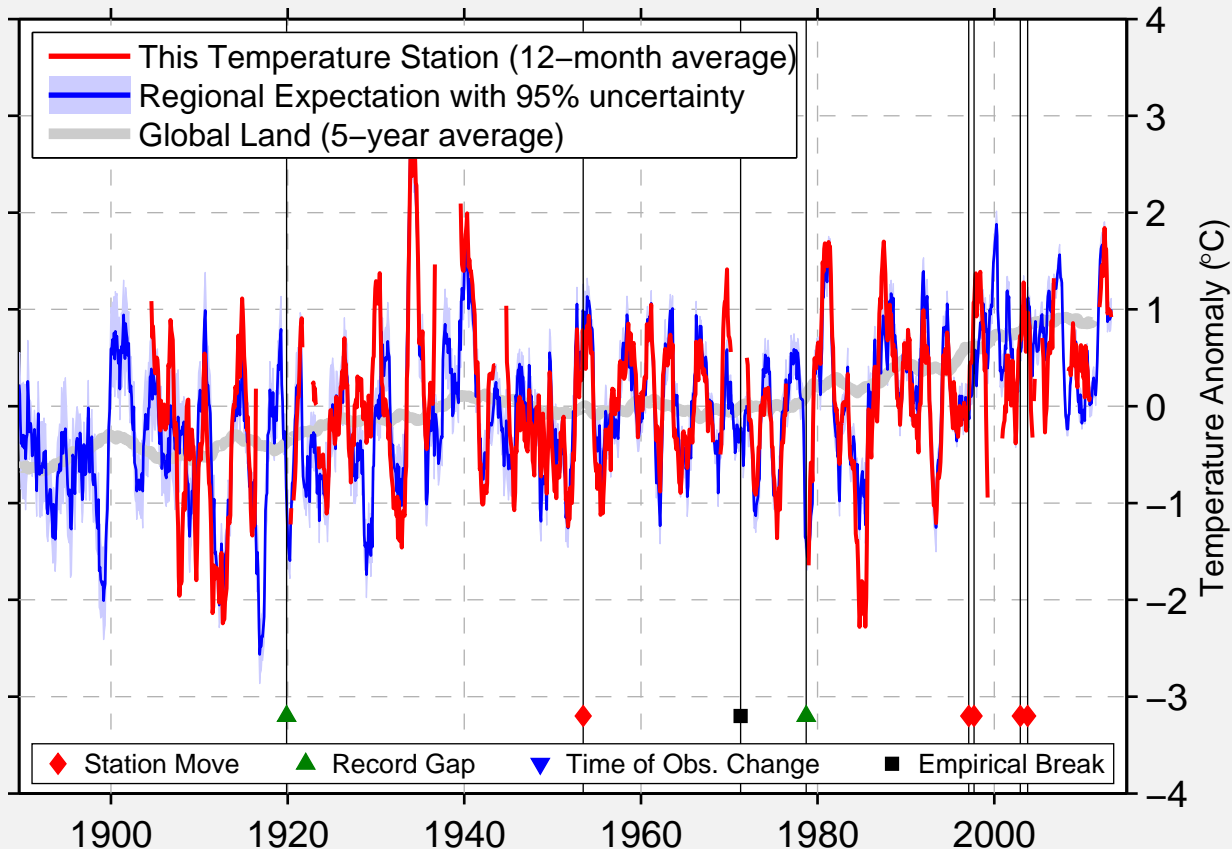

LAKE YELLOWSTONE

44.562 N, 110.399 W (United States)

Data Quality Controlled and Aligned at Breakpoints

Berkeley Earth