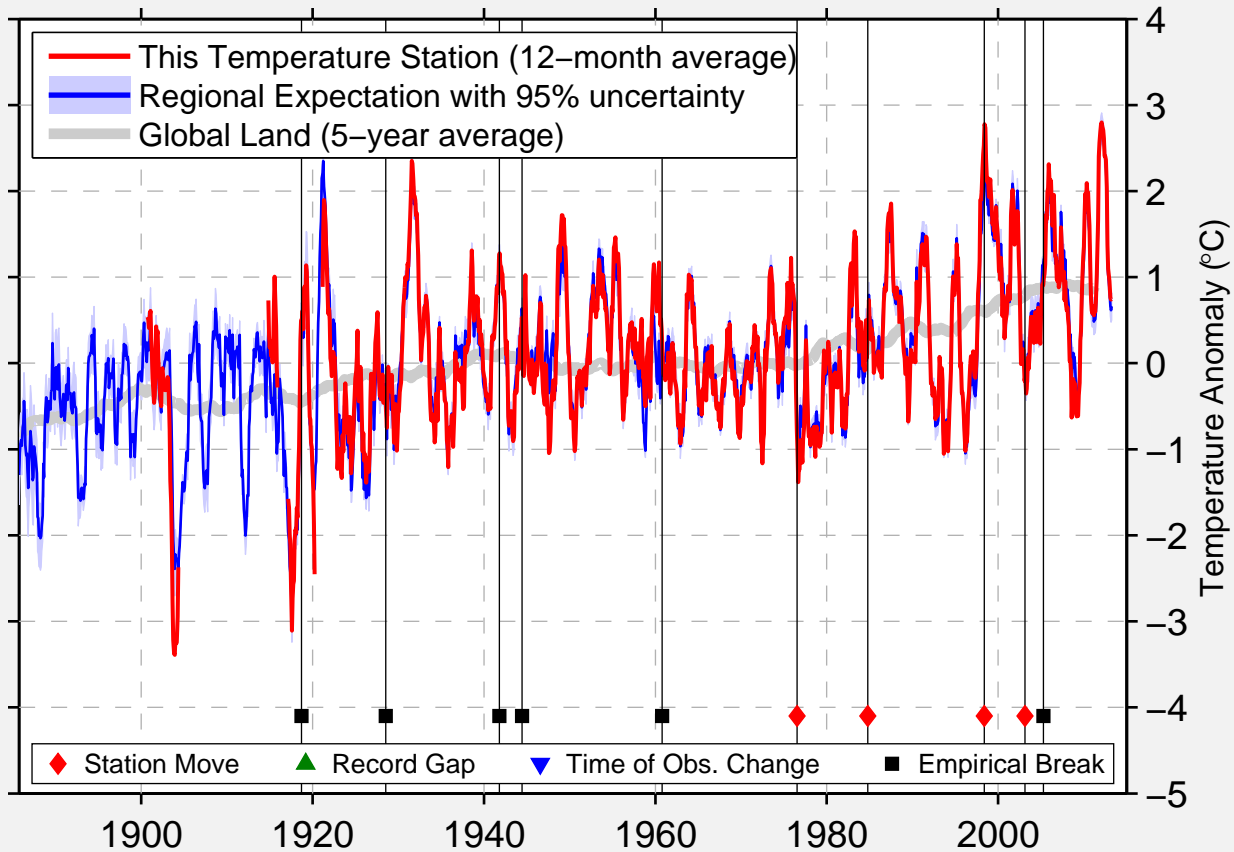

WEST BRANCH 3 SE

44.254 N, 84.201 W (United States)

Data Quality Controlled and Aligned at Breakpoints

Berkeley Earth