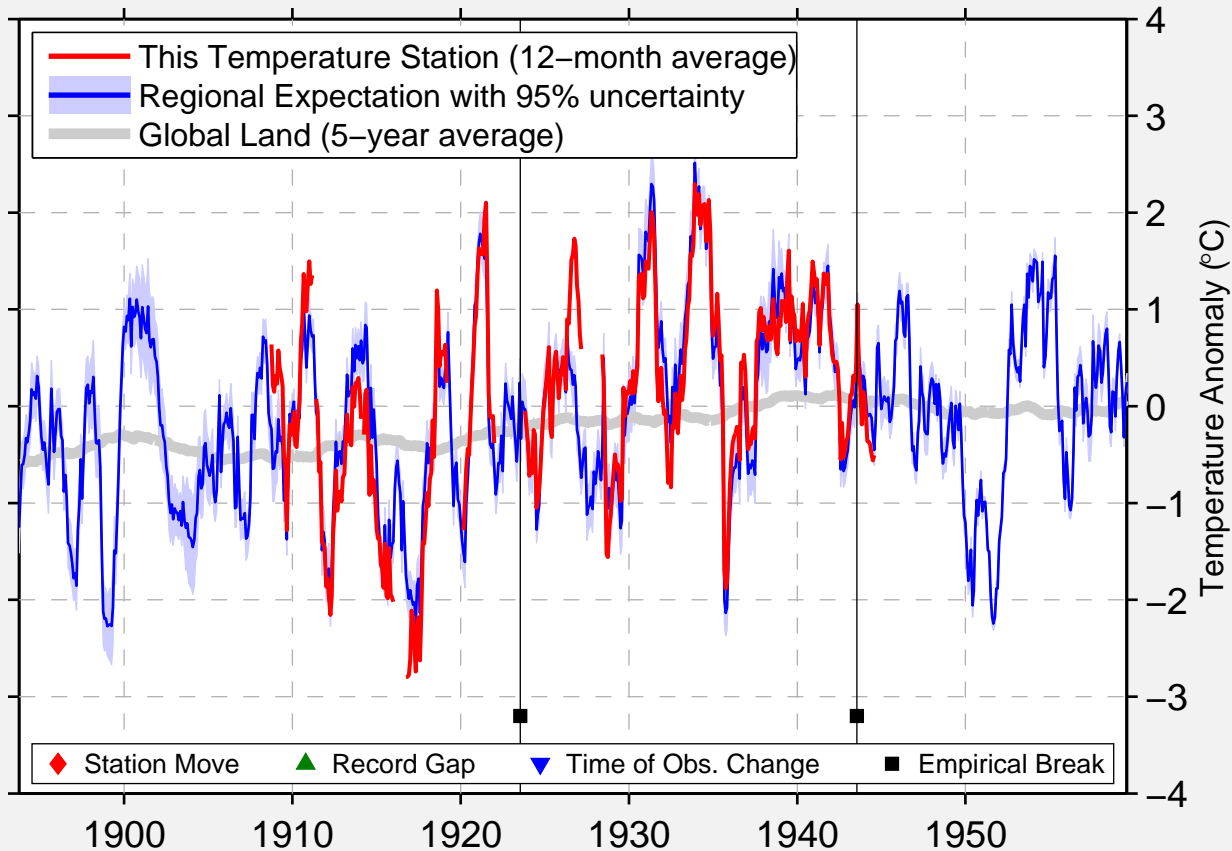

# OTTUMWA

44.217 N, 101.367 W (United States)

Data Quality Controlled and Aligned at Breakpoints

Berkeley Earth