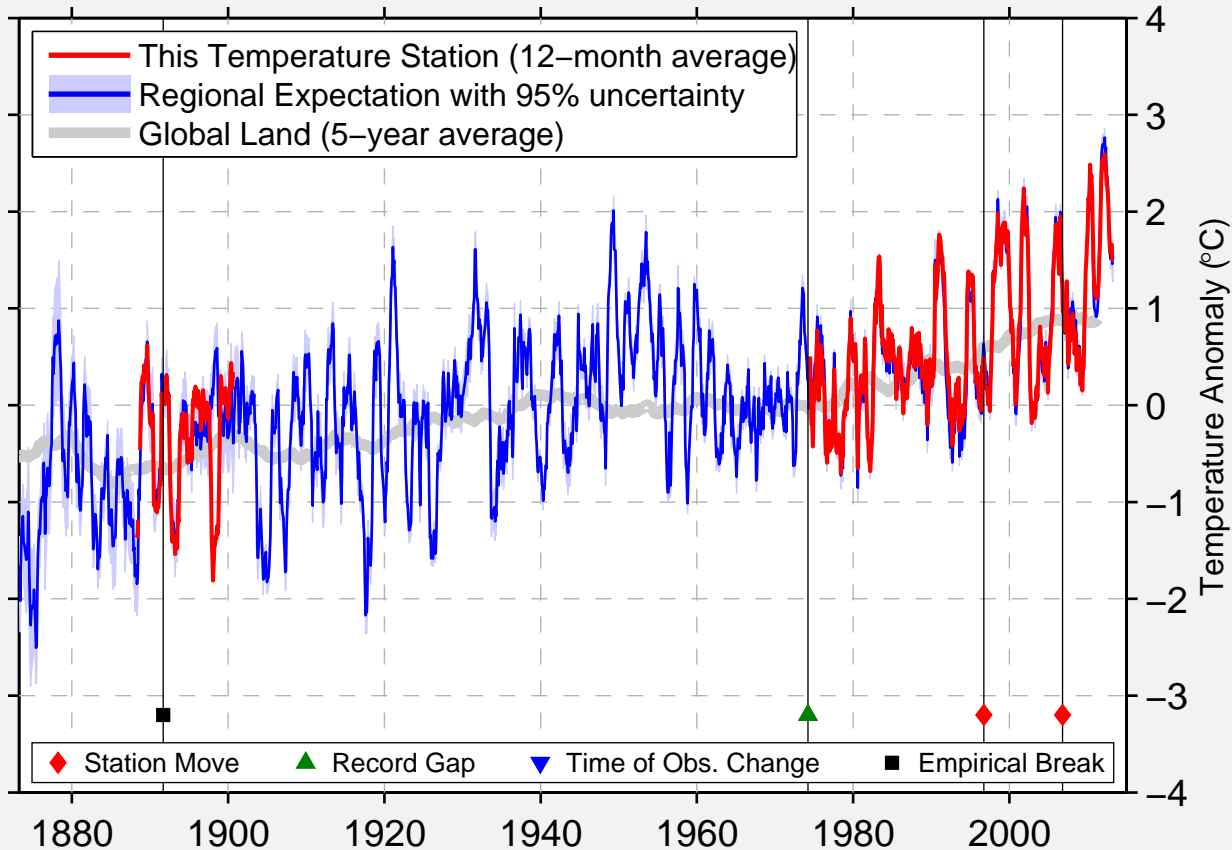

NORTH CONWAY (1)

44.044 N, 71.138 W (United States)

Data Quality Controlled and Aligned at Breakpoints

Berkeley Earth