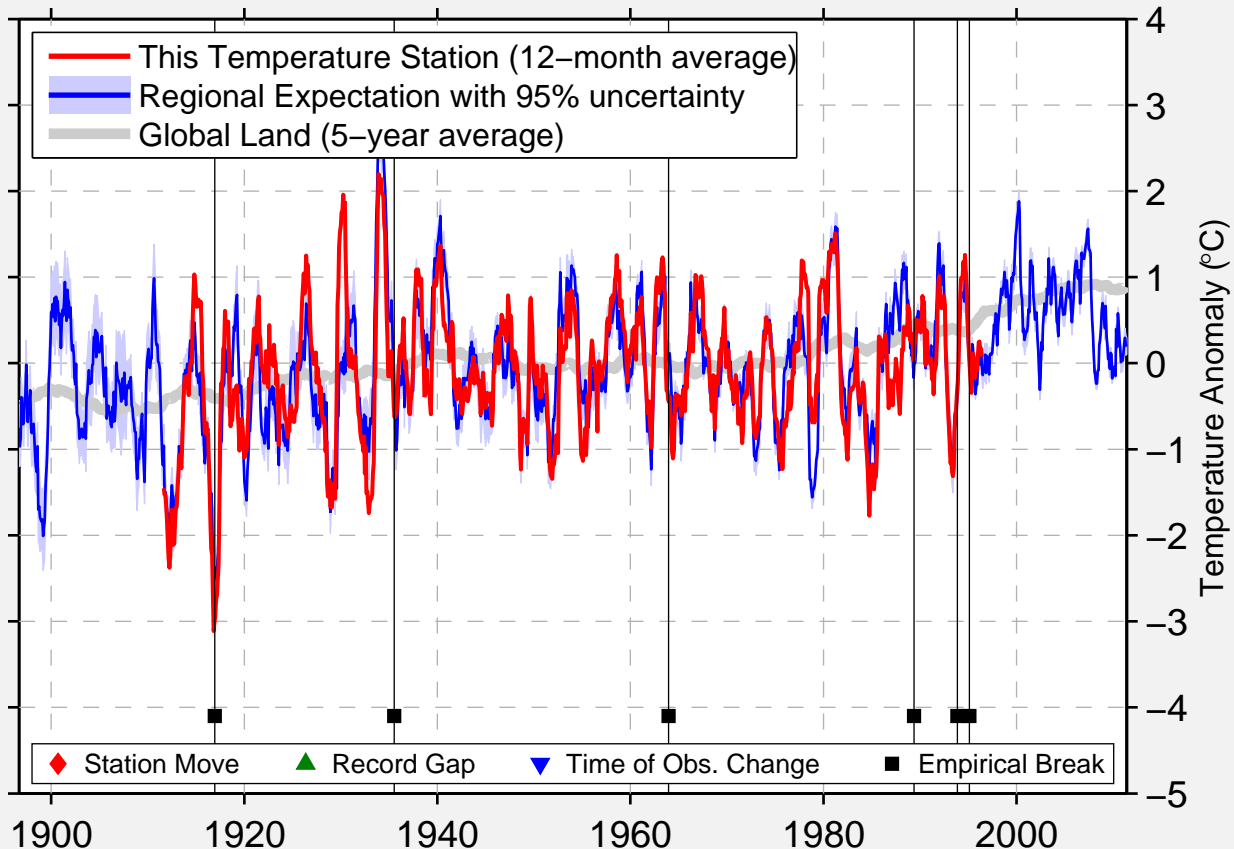

# MORAN-5WNW

43.900 N, 110.600 W (United States)

Data Quality Controlled and Aligned at Breakpoints

Berkeley Earth