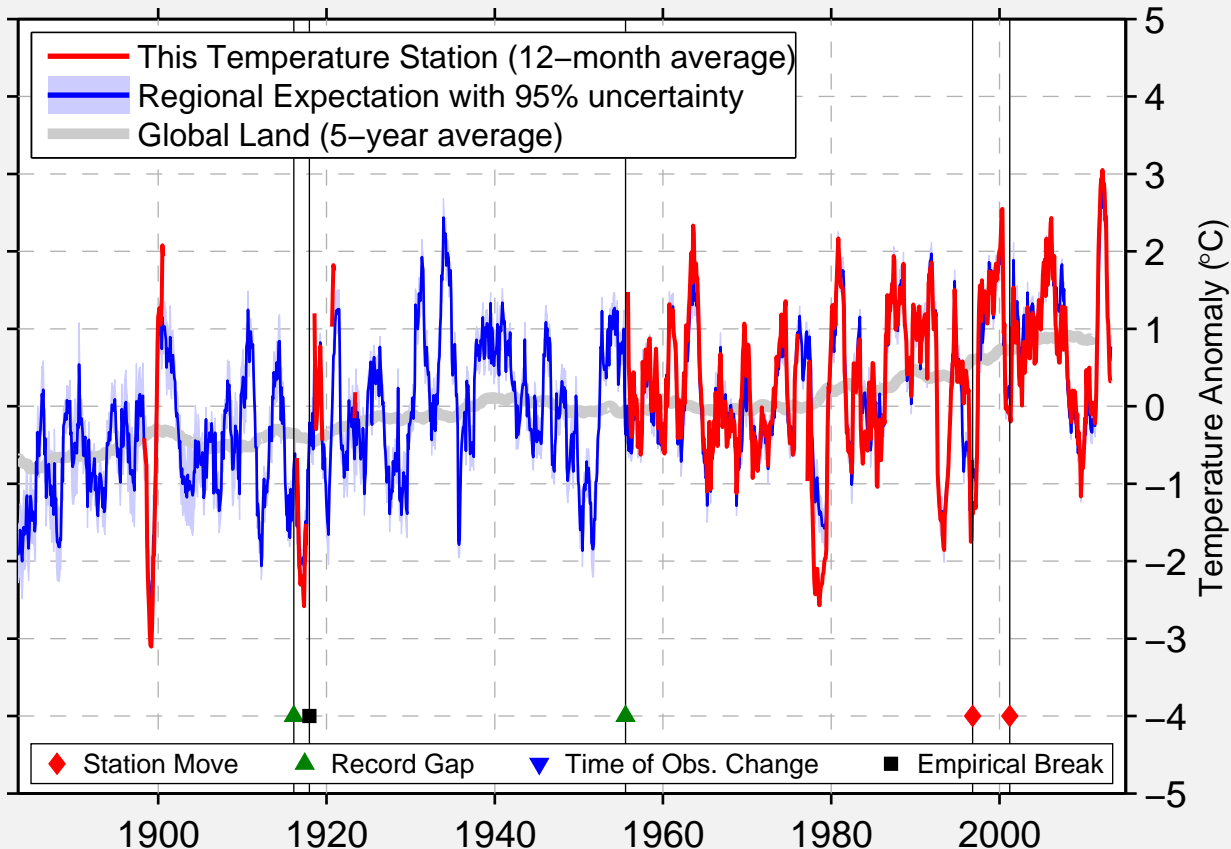

# INTERIOR 3 NE

43.746 N, 101.962 W (United States)

Data Quality Controlled and Aligned at Breakpoints

Berkeley Earth