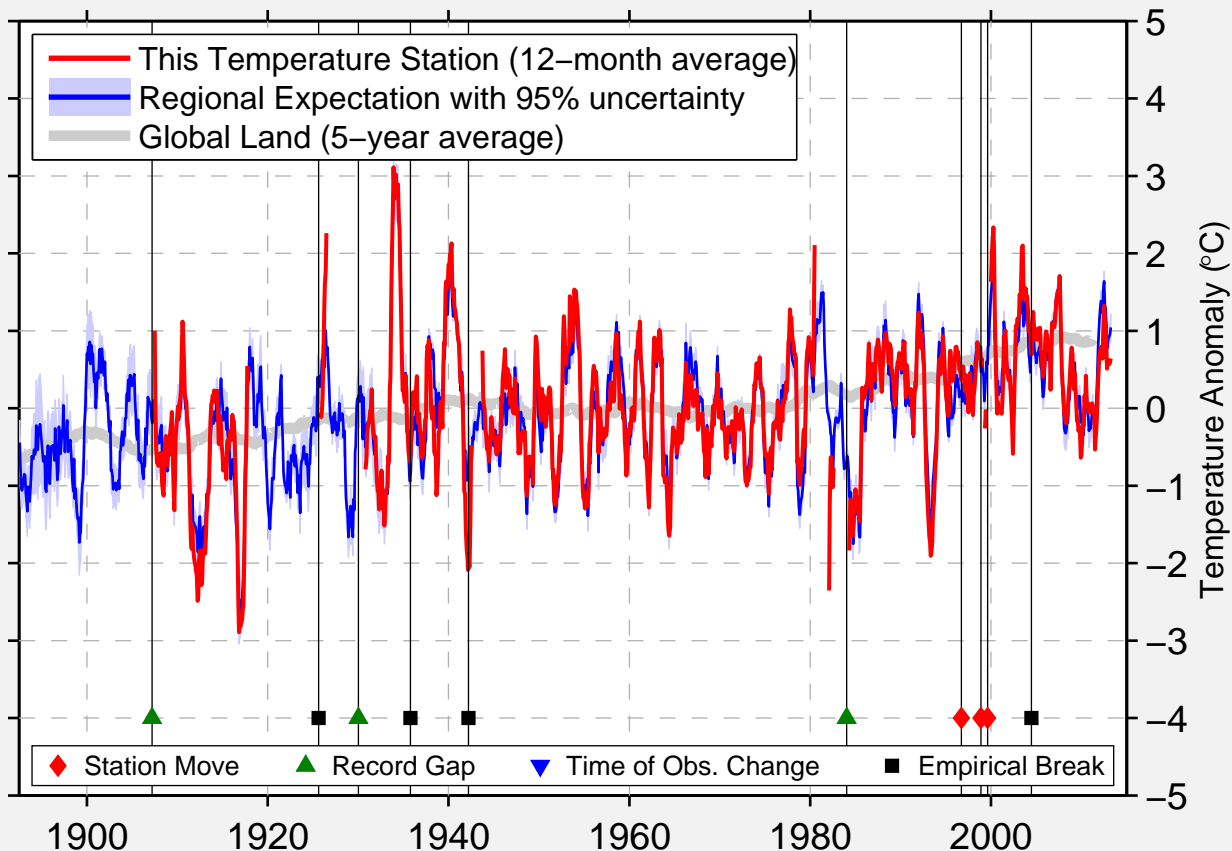

DRIGGS

43.731 N, 111.113 W (United States)

Data Quality Controlled and Aligned at Breakpoints

Berkeley Earth