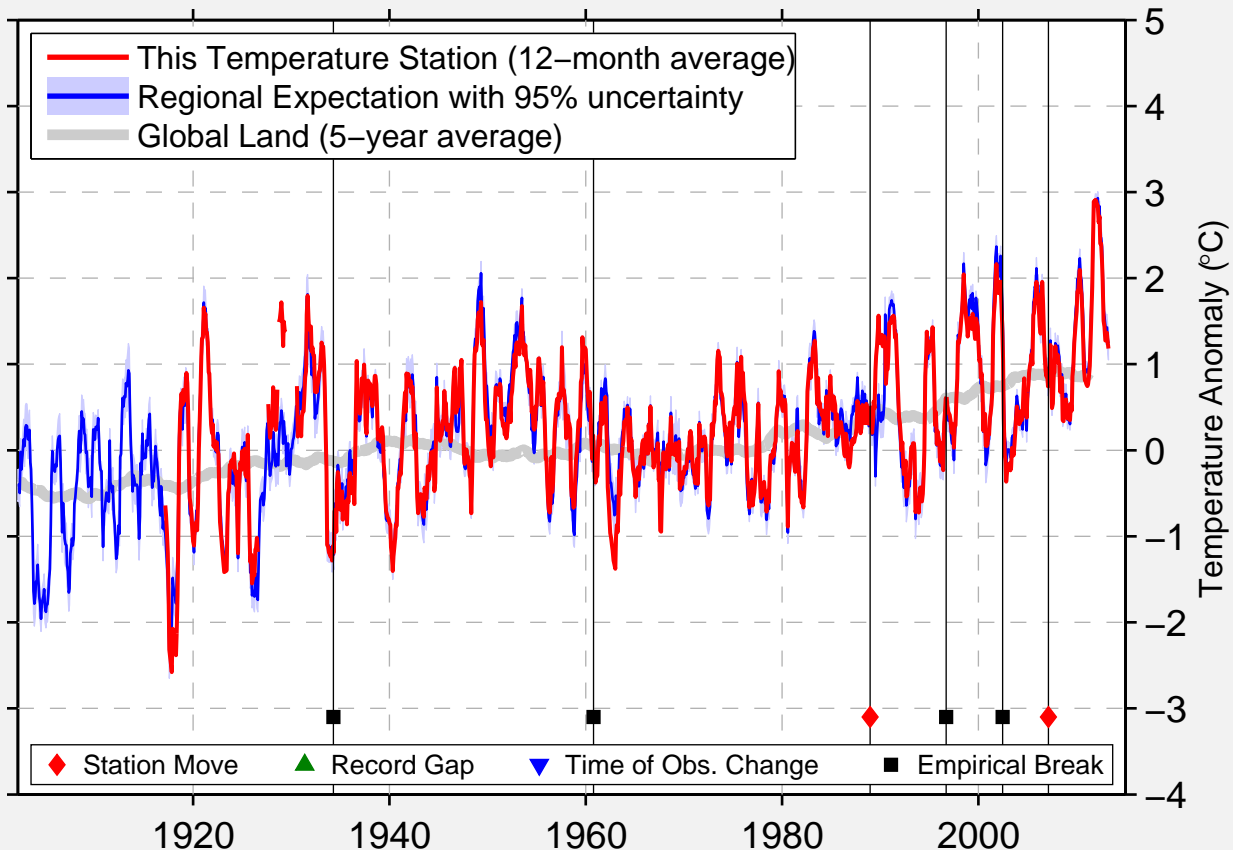

RUTLAND

43.617 N, 72.968 W (United States)

Data Quality Controlled and Aligned at Breakpoints

Berkeley Earth