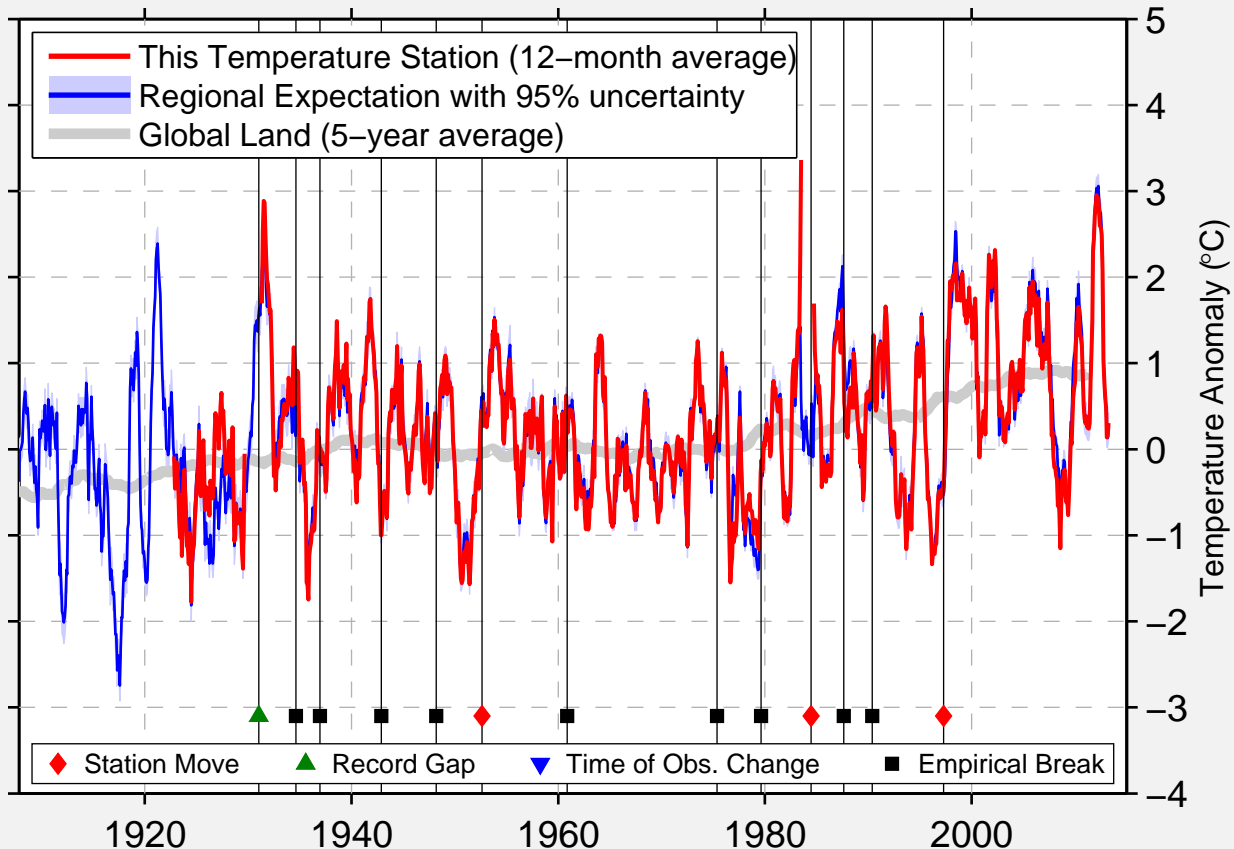

# WISCONSIN DELLS

43.609 N, 89.767 W (United States)

Data Quality Controlled and Aligned at Breakpoints

Berkeley Earth