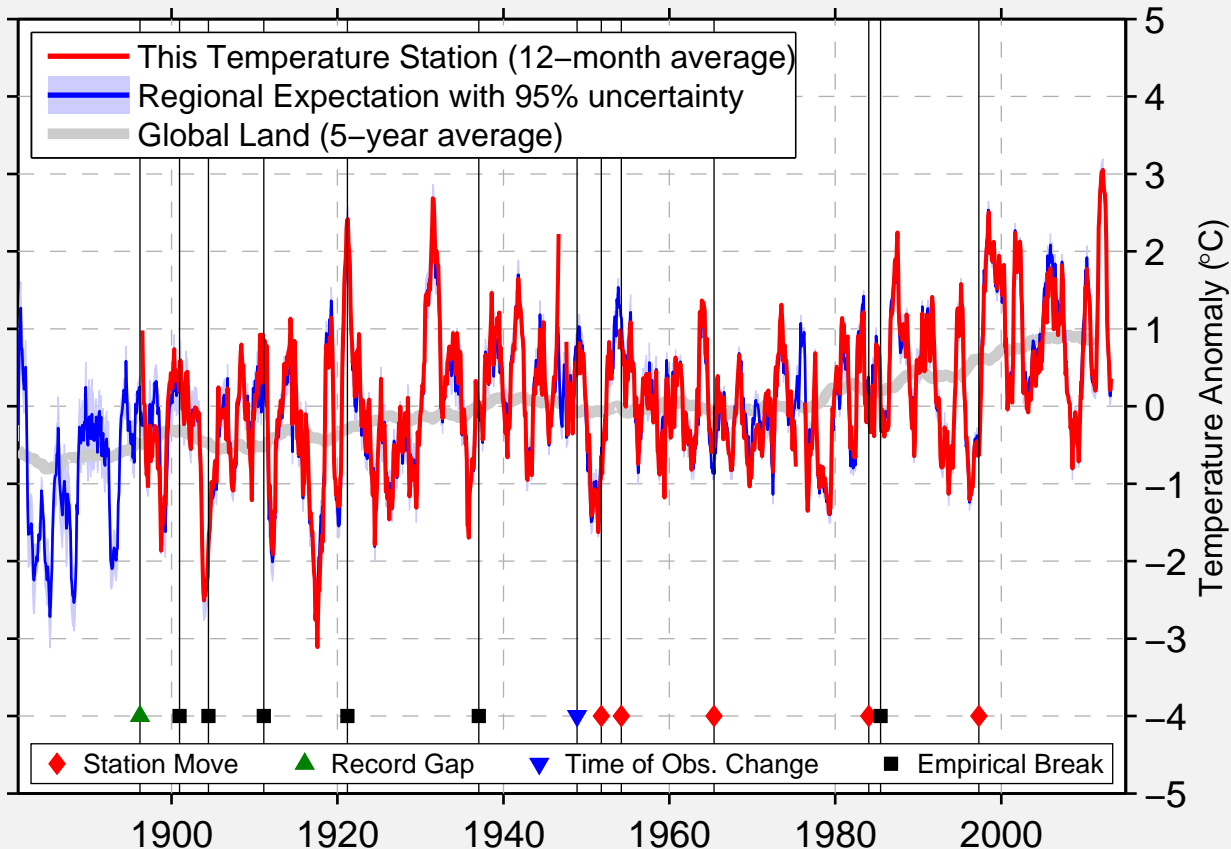

# PORTAGE

43.525 N, 89.432 W (United States)

Data Quality Controlled and Aligned at Breakpoints

Berkeley Earth