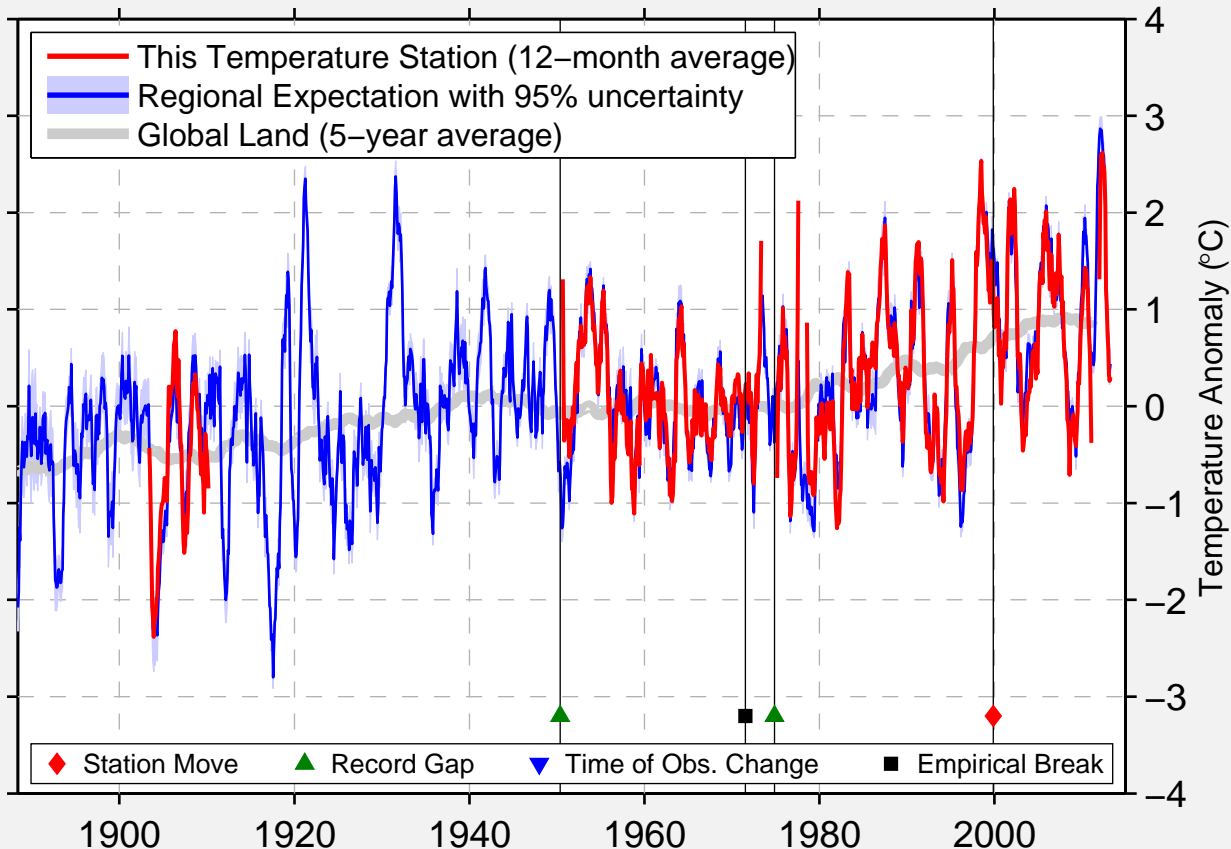

MONTAGUE 4 NW

43.461 N, 86.418 W (United States)

Data Quality Controlled and Aligned at Breakpoints

Berkeley Earth