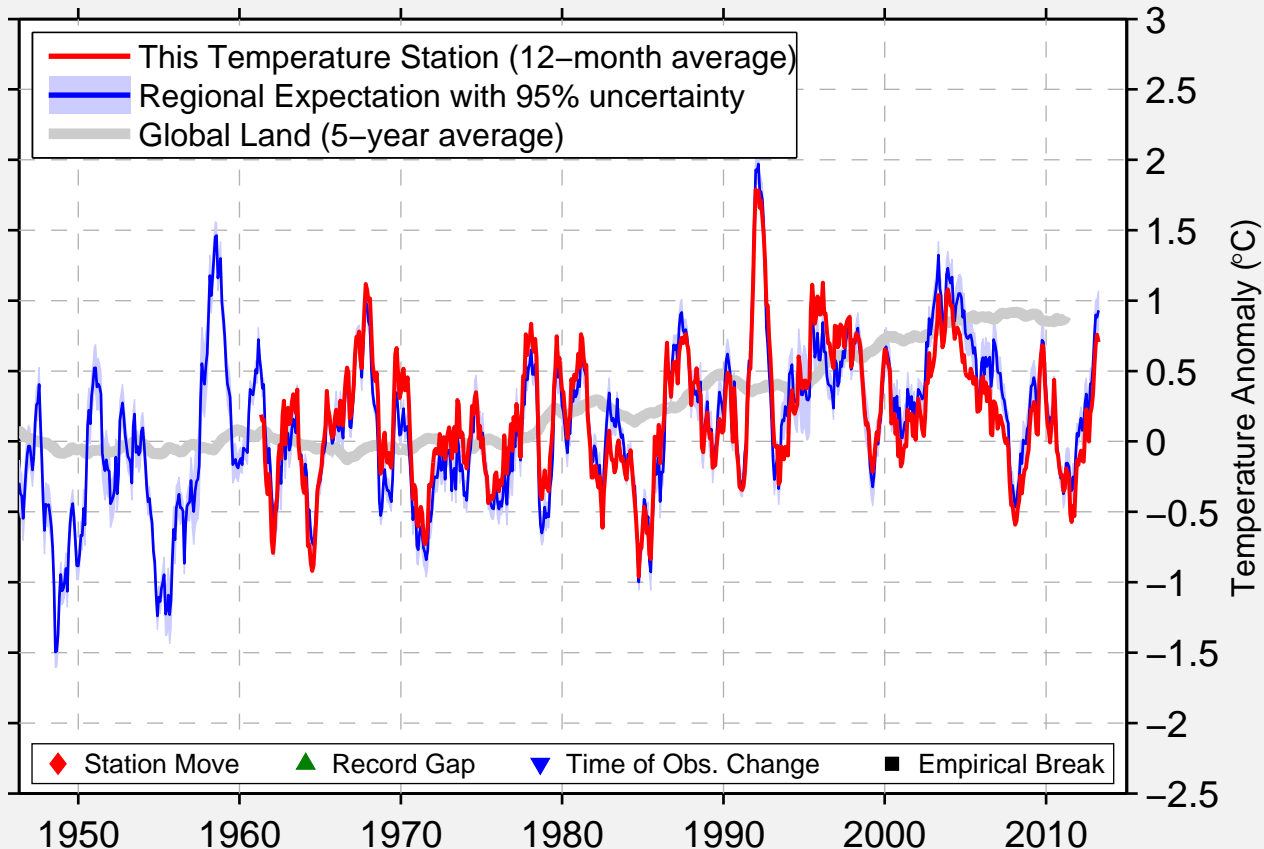

IDLEYLD PARK 4 NE

43.371 N, 122.965 W (United States)

Data Quality Controlled and Aligned at Breakpoints

Berkeley Earth