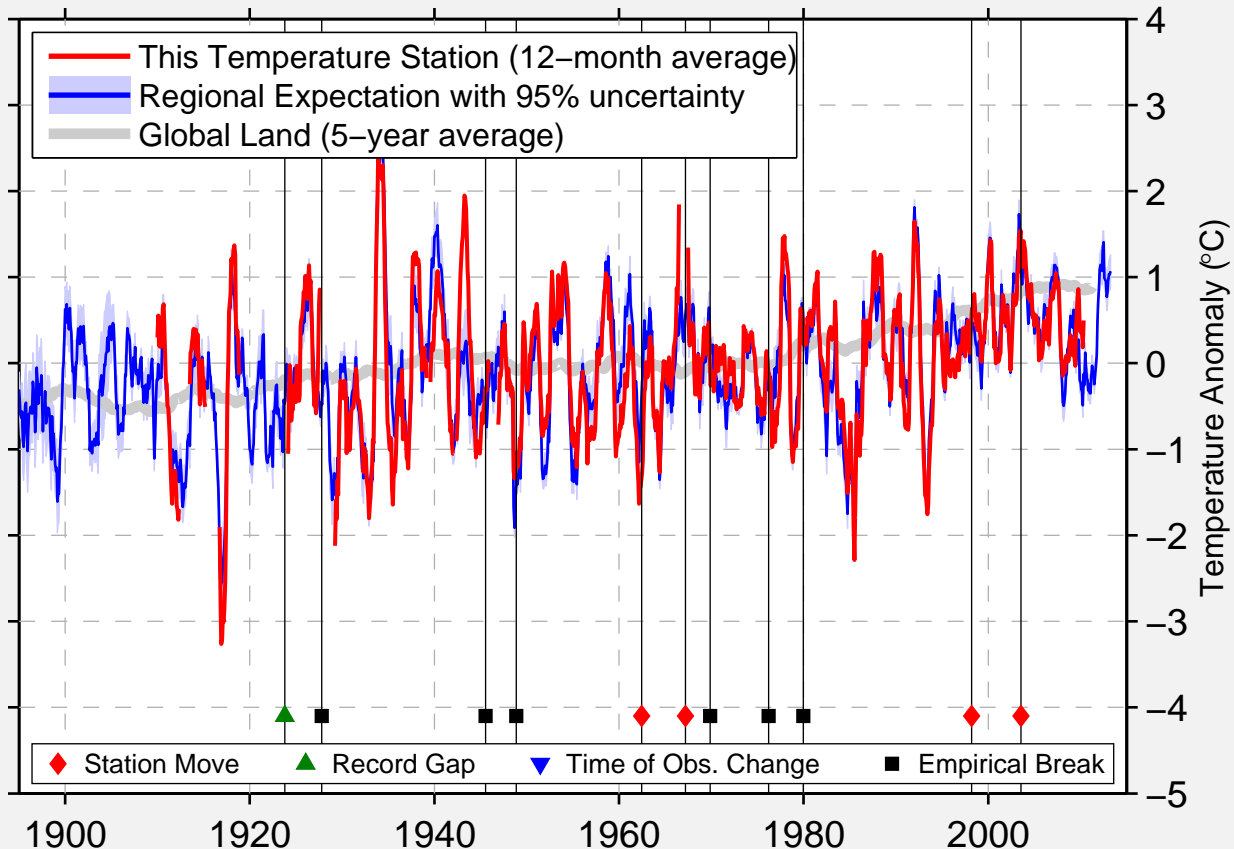

GRAND VIEW 4 NW

43.017 N, 116.177 W (United States)

Data Quality Controlled and Aligned at Breakpoints

Berkeley Earth