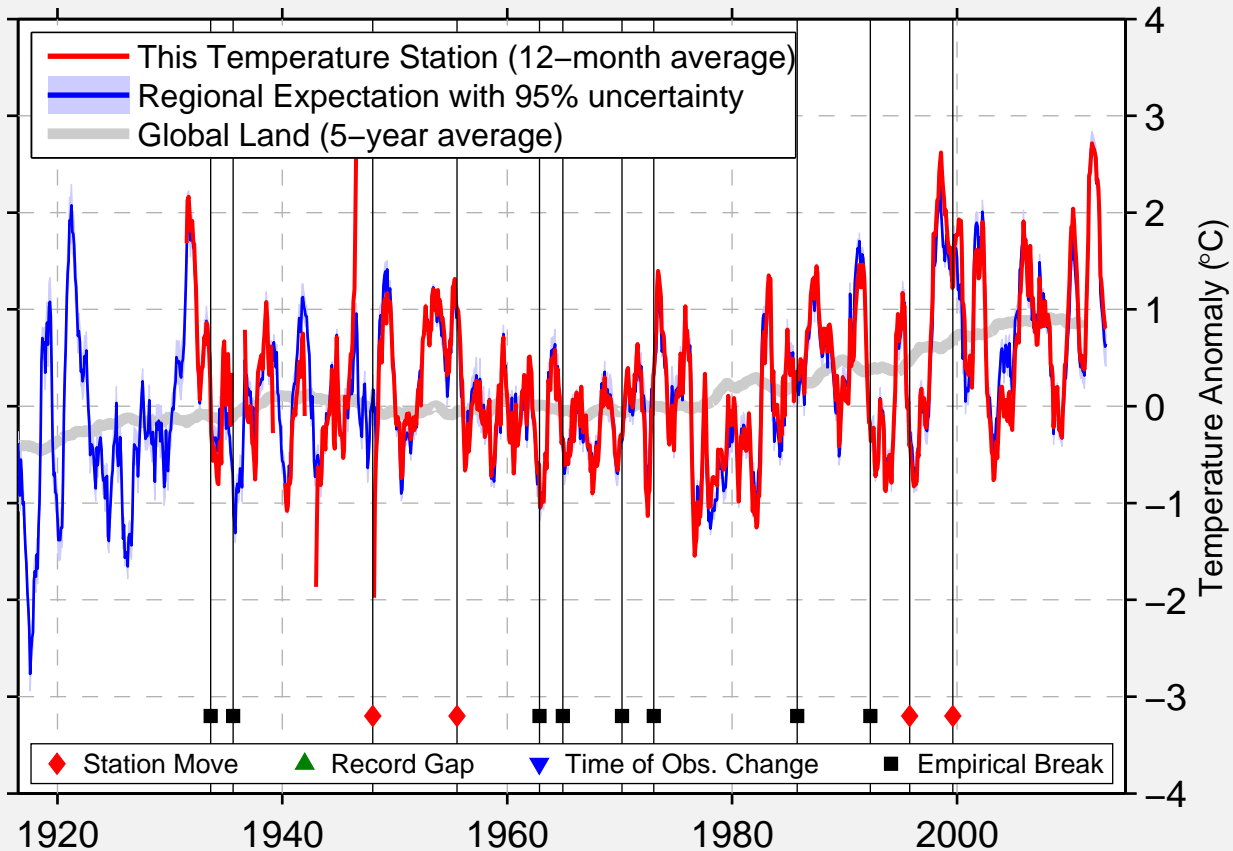

# PORT HURON

42.992 N, 82.431 W (United States)

Data Quality Controlled and Aligned at Breakpoints

Berkeley Earth