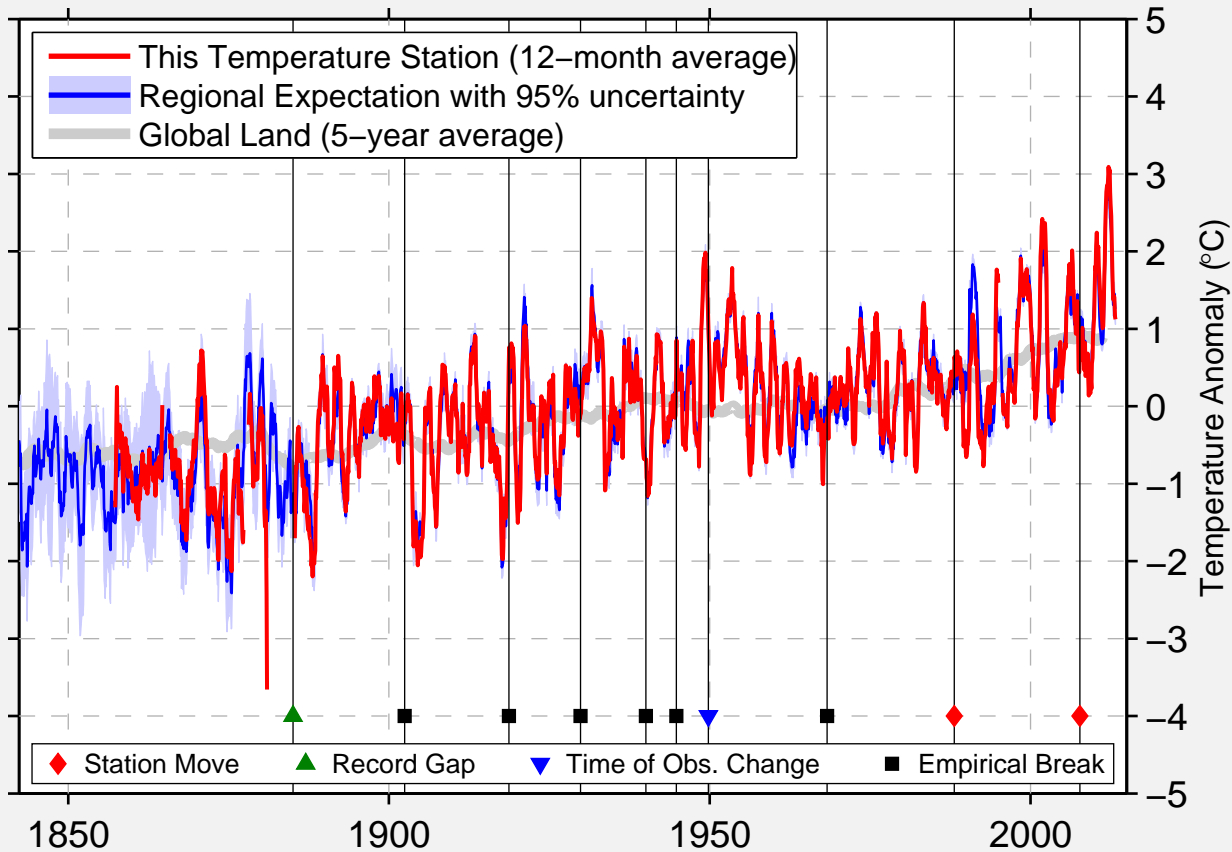

LAWRENCE

42.699 N, 71.166 W (United States)

Data Quality Controlled and Aligned at Breakpoints

Berkeley Earth