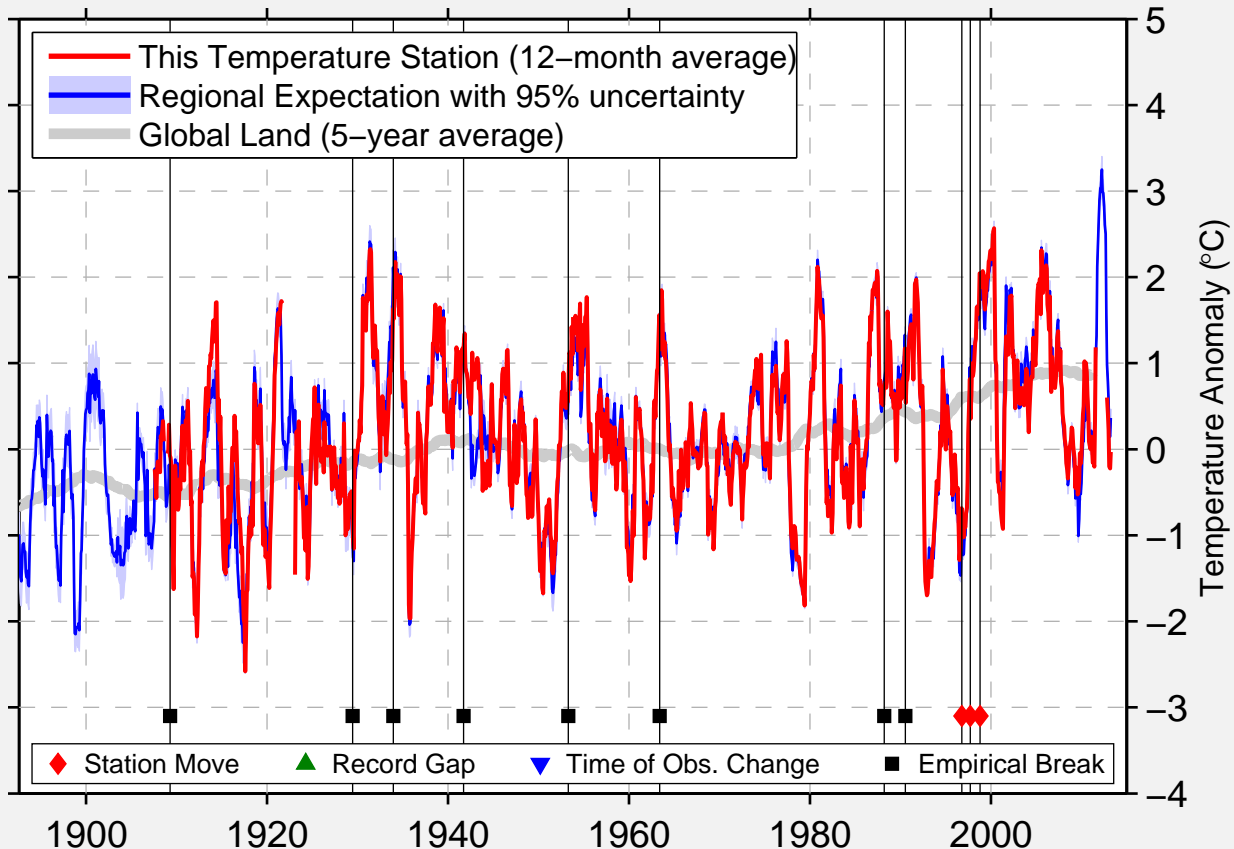

EWING

42.261 N, 98.342 W (United States)

Data Quality Controlled and Aligned at Breakpoints

Berkeley Earth