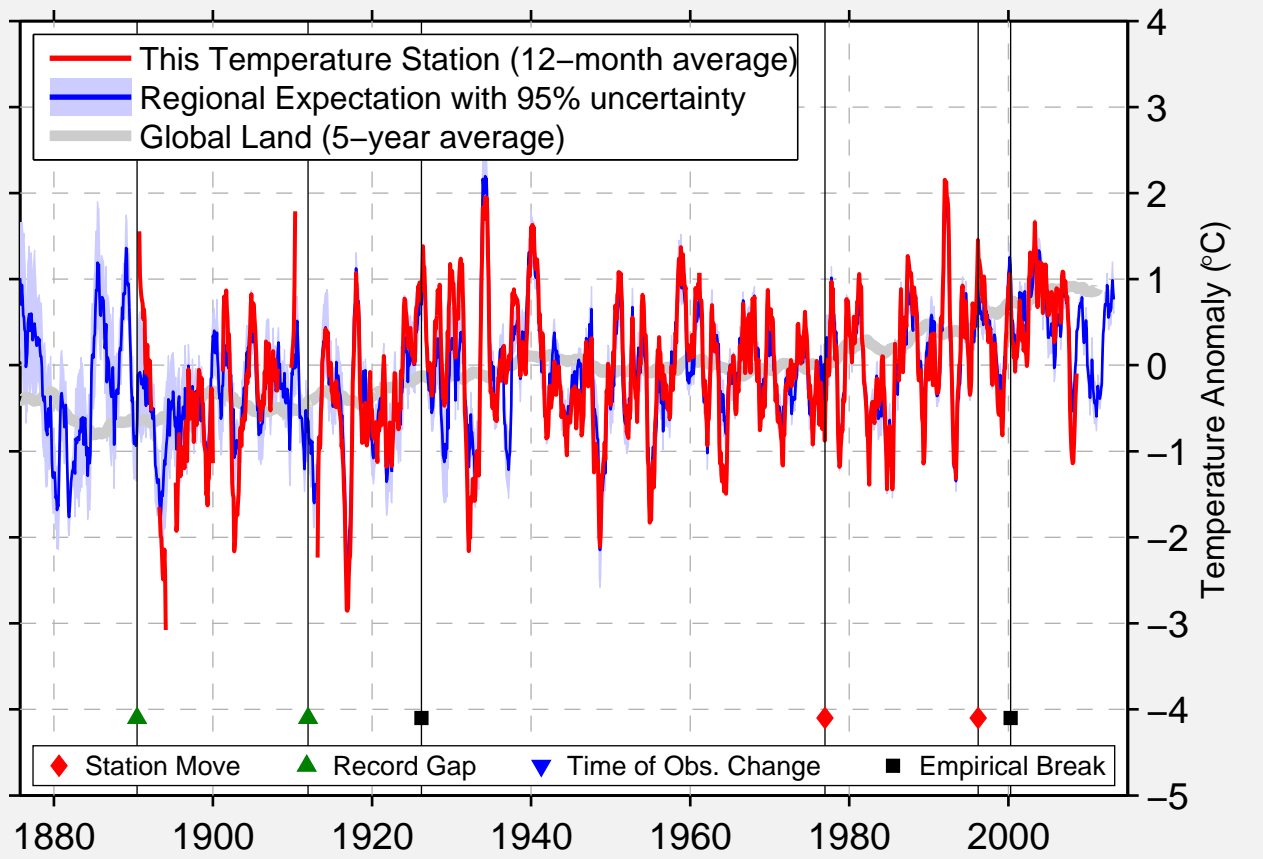

LAKEVIEW 2 NNW

42.228 N, 120.366 W (United States)

Data Quality Controlled and Aligned at Breakpoints

Berkeley Earth