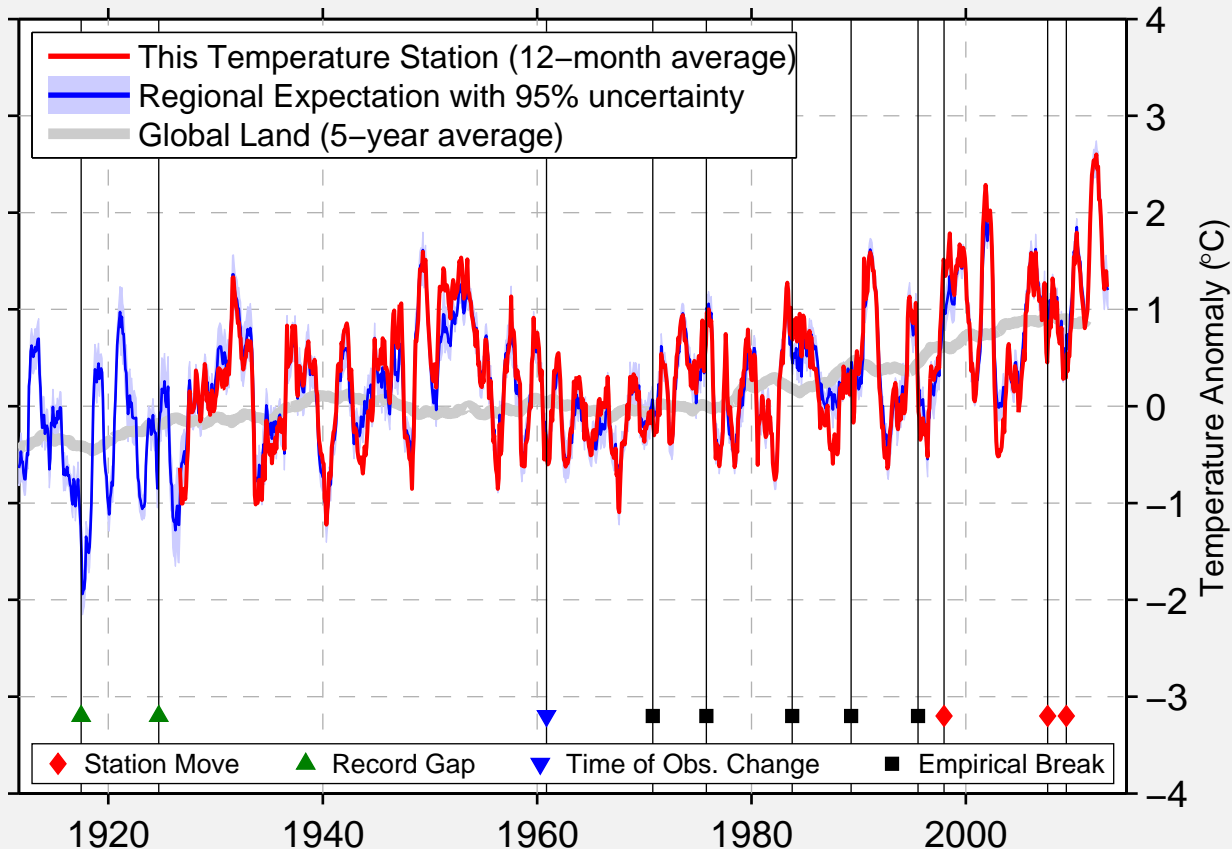

# EAST WAREHAM

41.765 N, 70.670 W (United States)

Data Quality Controlled and Aligned at Breakpoints

Berkeley Earth