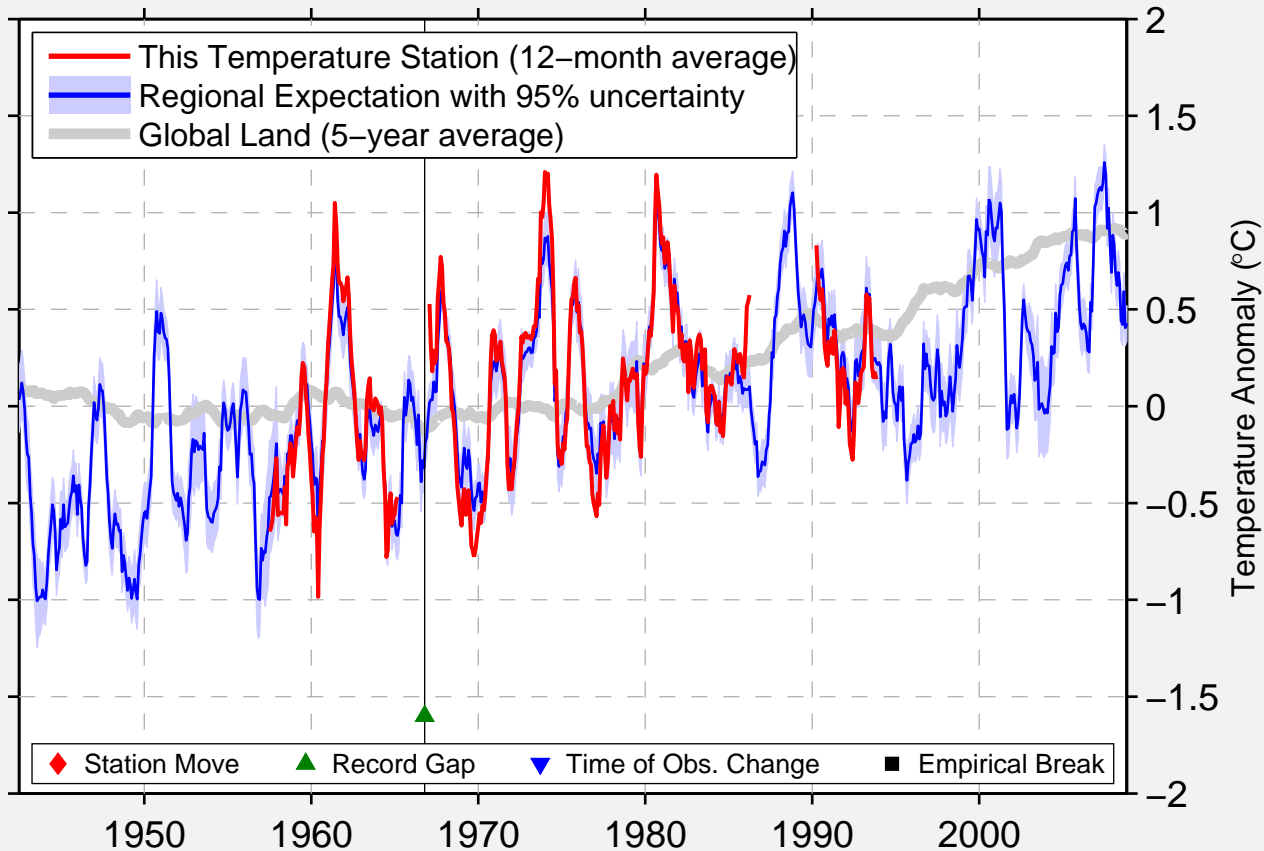

MOUNT BURR FOREST RESERVE

37.553 S, 140.420 E (Australia)

Data Quality Controlled and Aligned at Breakpoints

Berkeley Earth