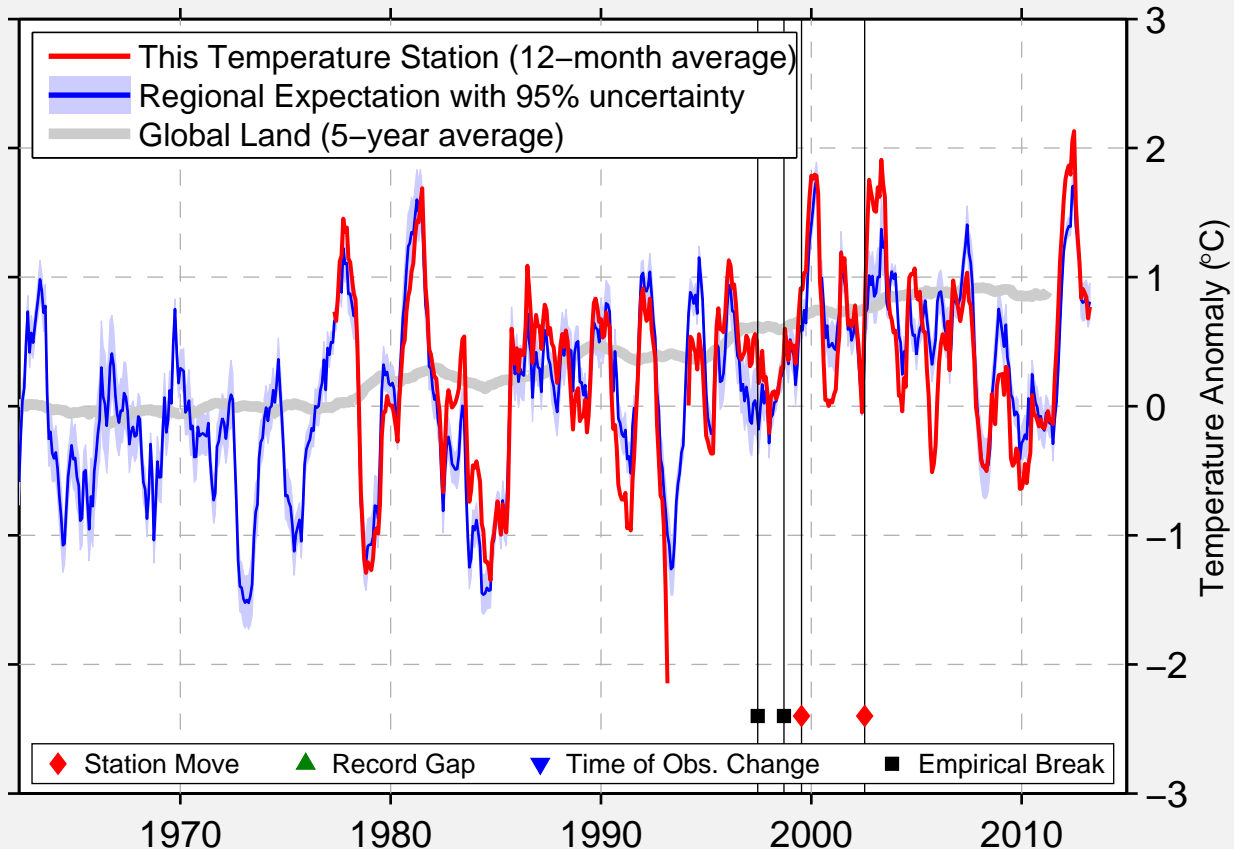

HUNTSVILLE MONASTERY

41.254 N, 111.748 W (United States)

Data Quality Controlled and Aligned at Breakpoints

Berkeley Earth