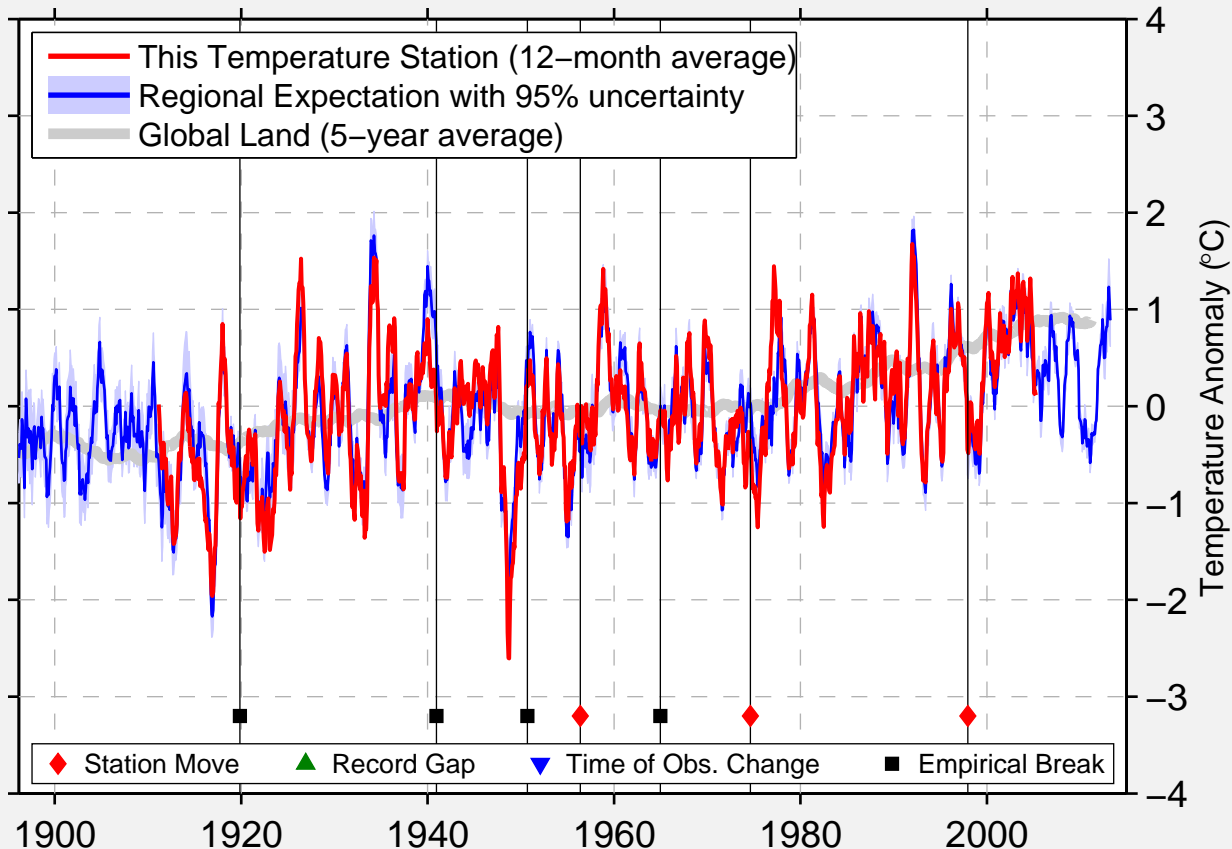

MC CLOUD

41.251 N, 122.138 W (United States)

Data Quality Controlled and Aligned at Breakpoints

Berkeley Earth