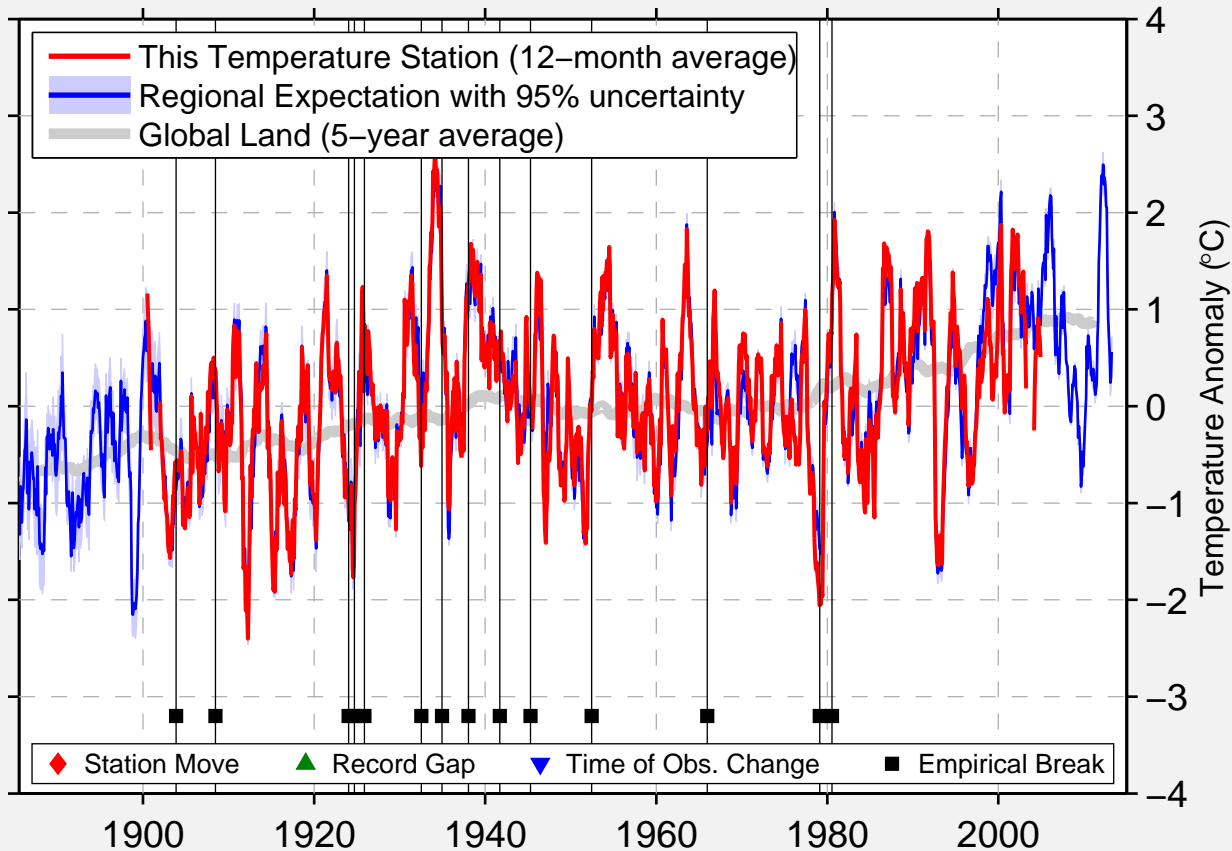

NORTH PLATTE, NE

41.080 N, 100.410 W (United States)

Data Quality Controlled and Aligned at Breakpoints

Berkeley Earth