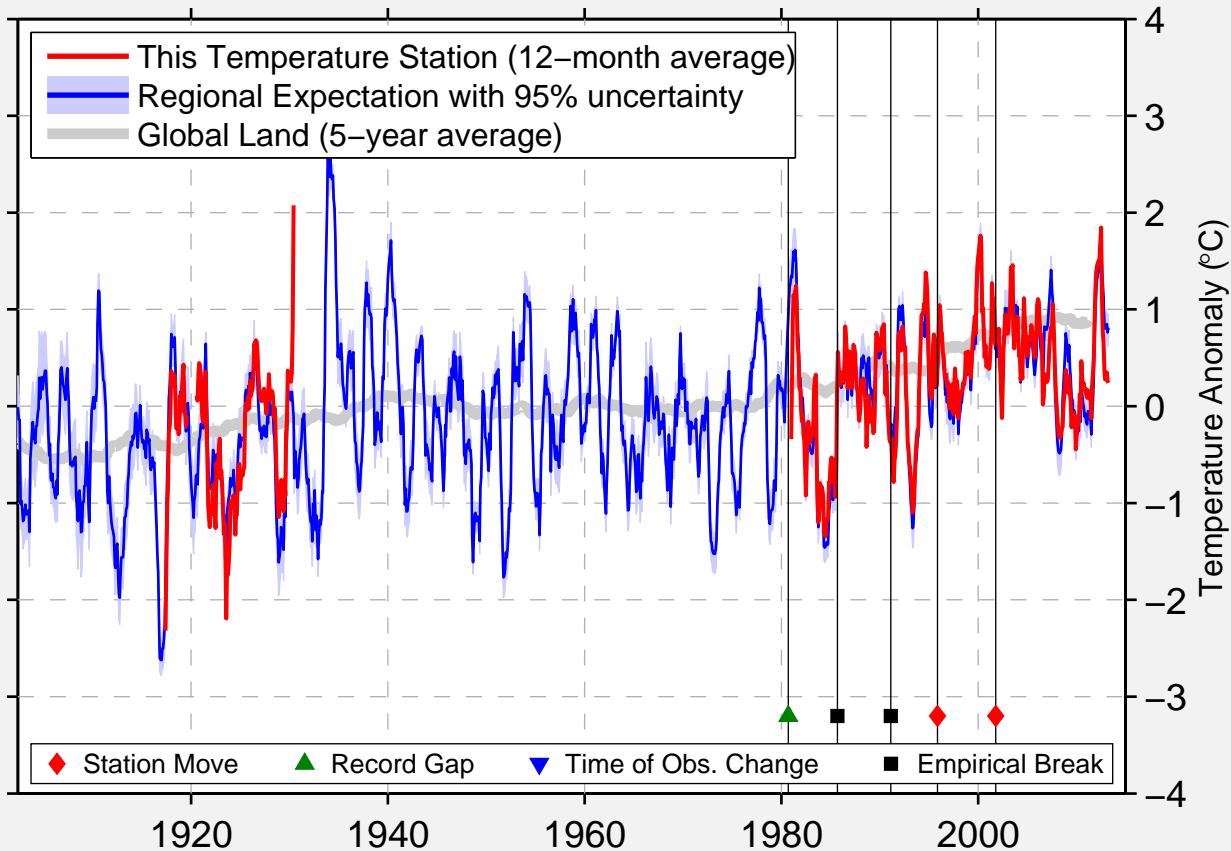

PROVO BYU

40.246 N, 111.651 W (United States)

Data Quality Controlled and Aligned at Breakpoints

Berkeley Earth