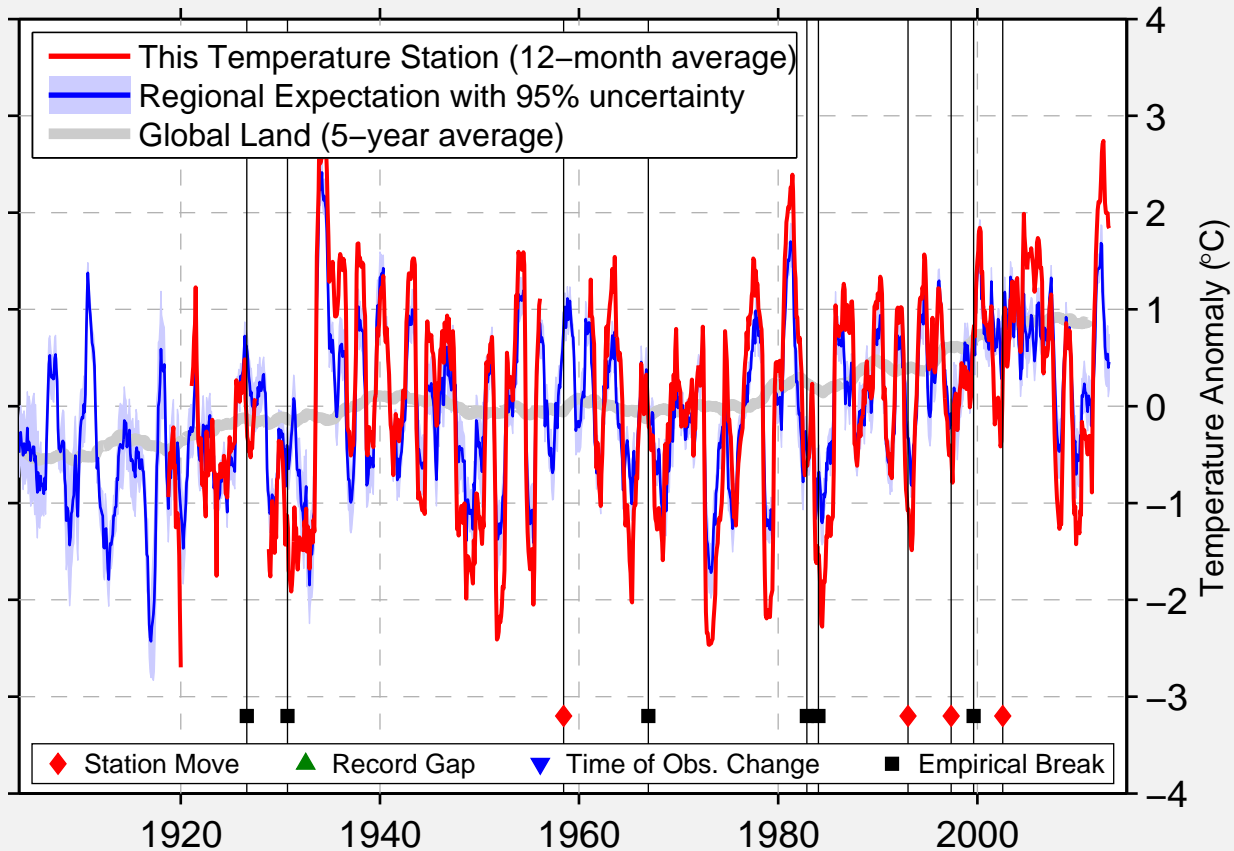

# MYTON

40.194 N, 110.062 W (United States)

Data Quality Controlled and Aligned at Breakpoints

Berkeley Earth