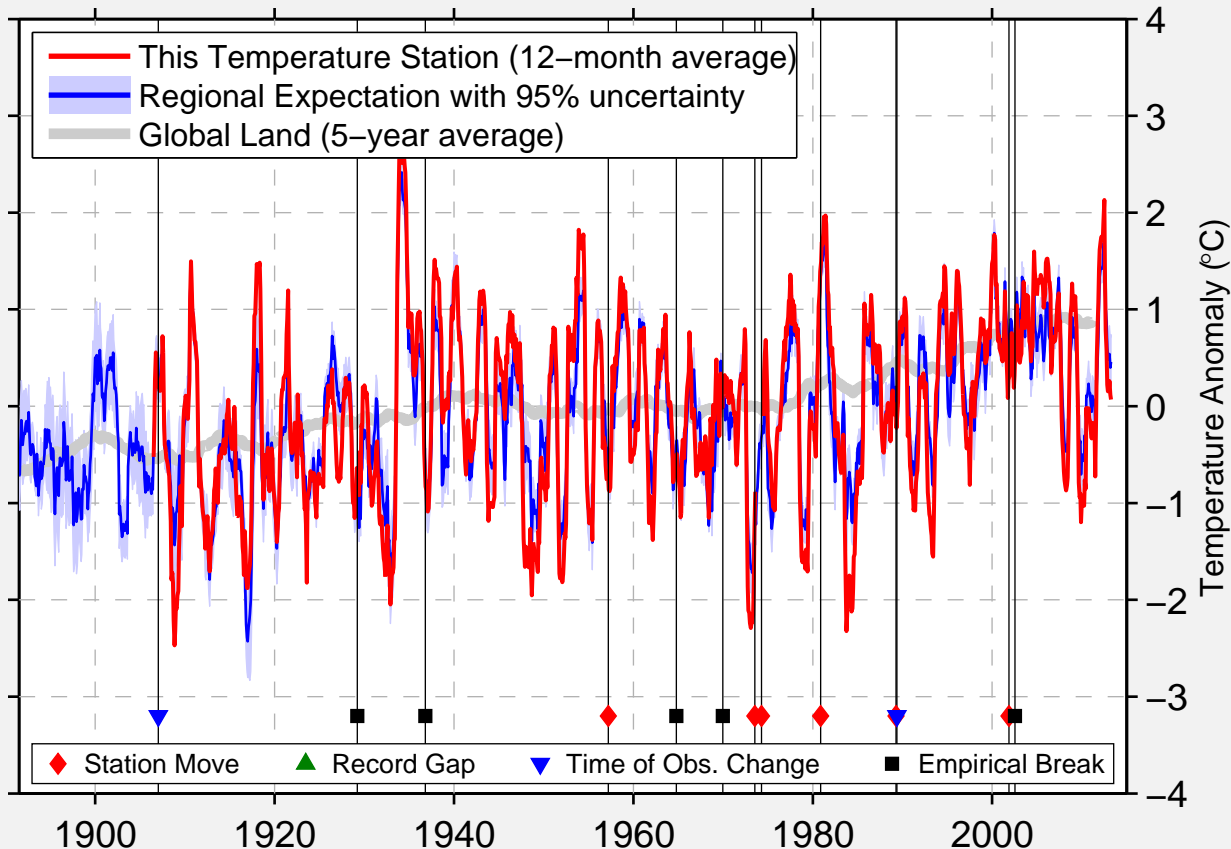

DUCHESNE AIRPORT

40.177 N, 110.398 W (United States)

Data Quality Controlled and Aligned at Breakpoints

Berkeley Earth