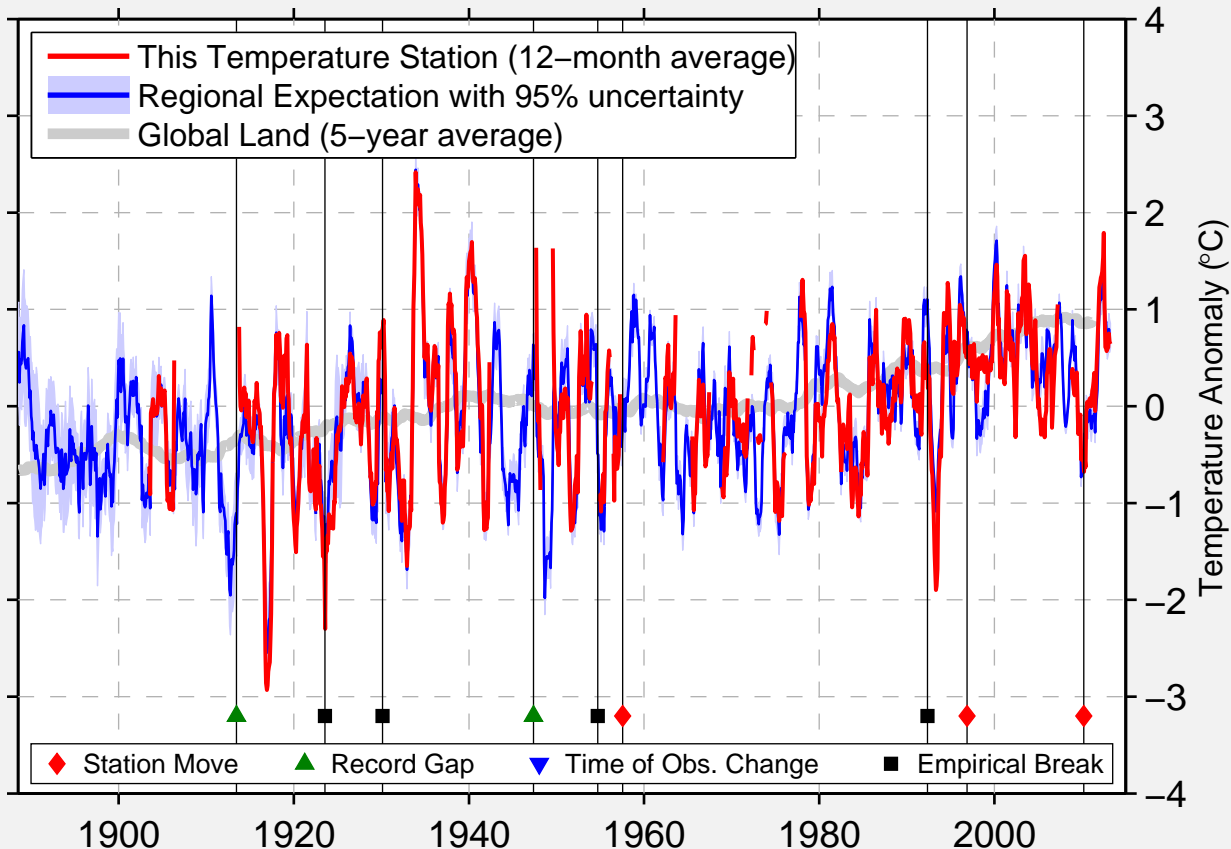

# IBAPAH

40.038 N, 113.989 W (United States)

Data Quality Controlled and Aligned at Breakpoints

Berkeley Earth