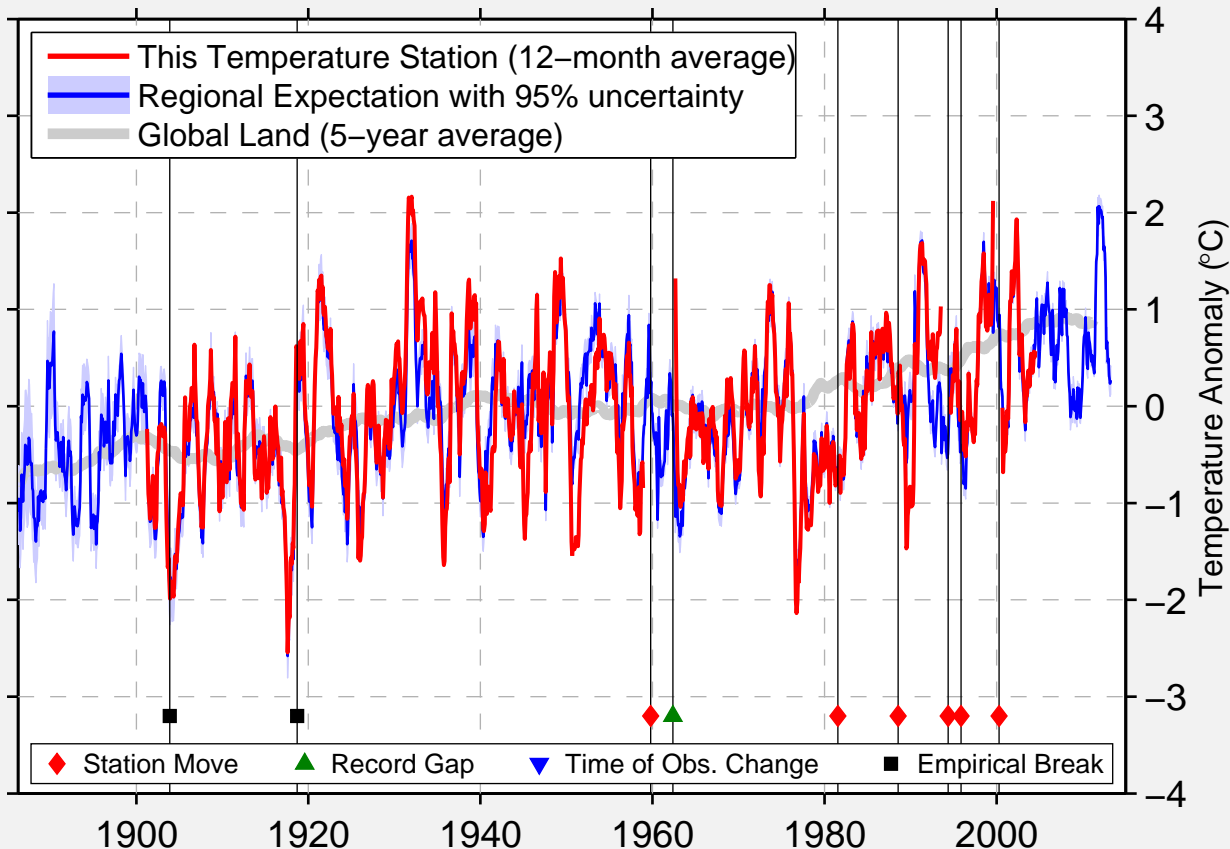

# BENS RUN 1 SSE

39.336 N, 81.129 W (United States)

Data Quality Controlled and Aligned at Breakpoints

Berkeley Earth