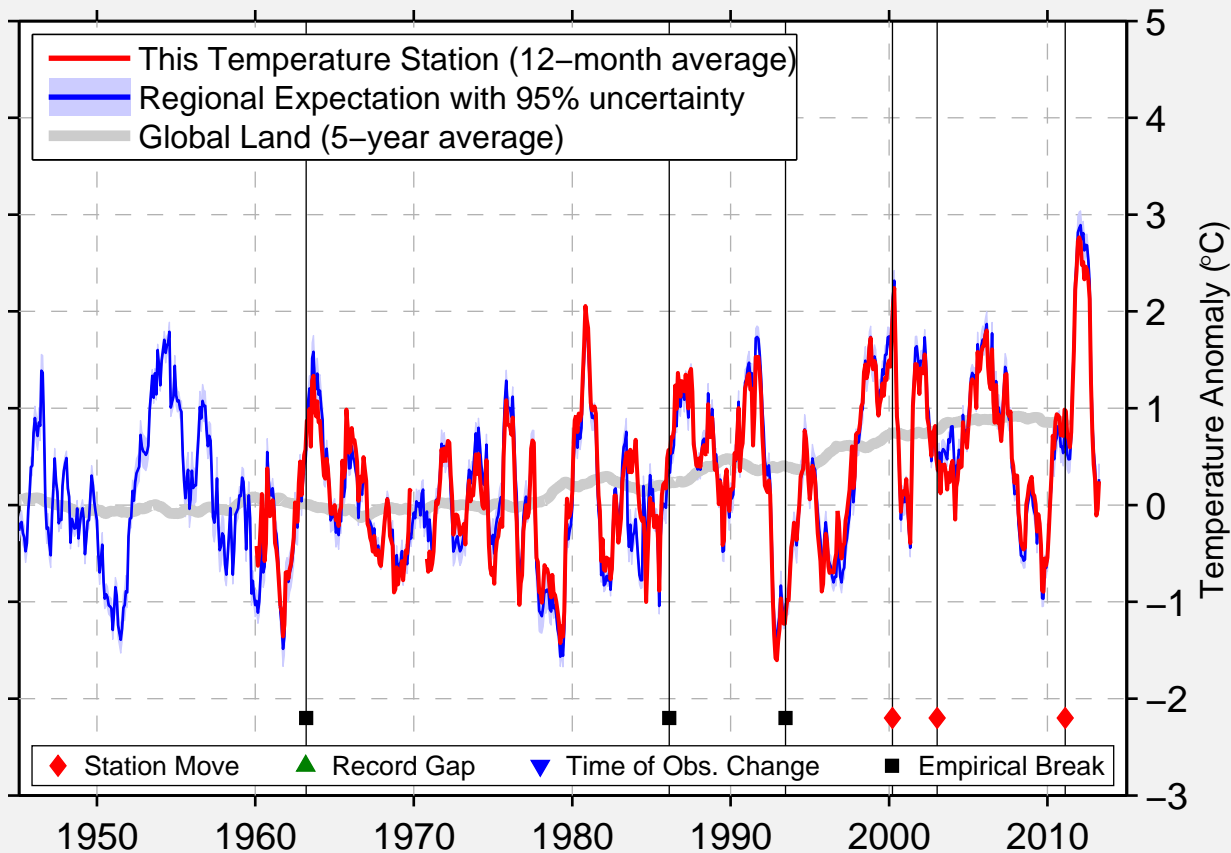

TUTTLE CREEK LAKE

39.248 N, 96.599 W (United States)

Data Quality Controlled and Aligned at Breakpoints

Berkeley Earth