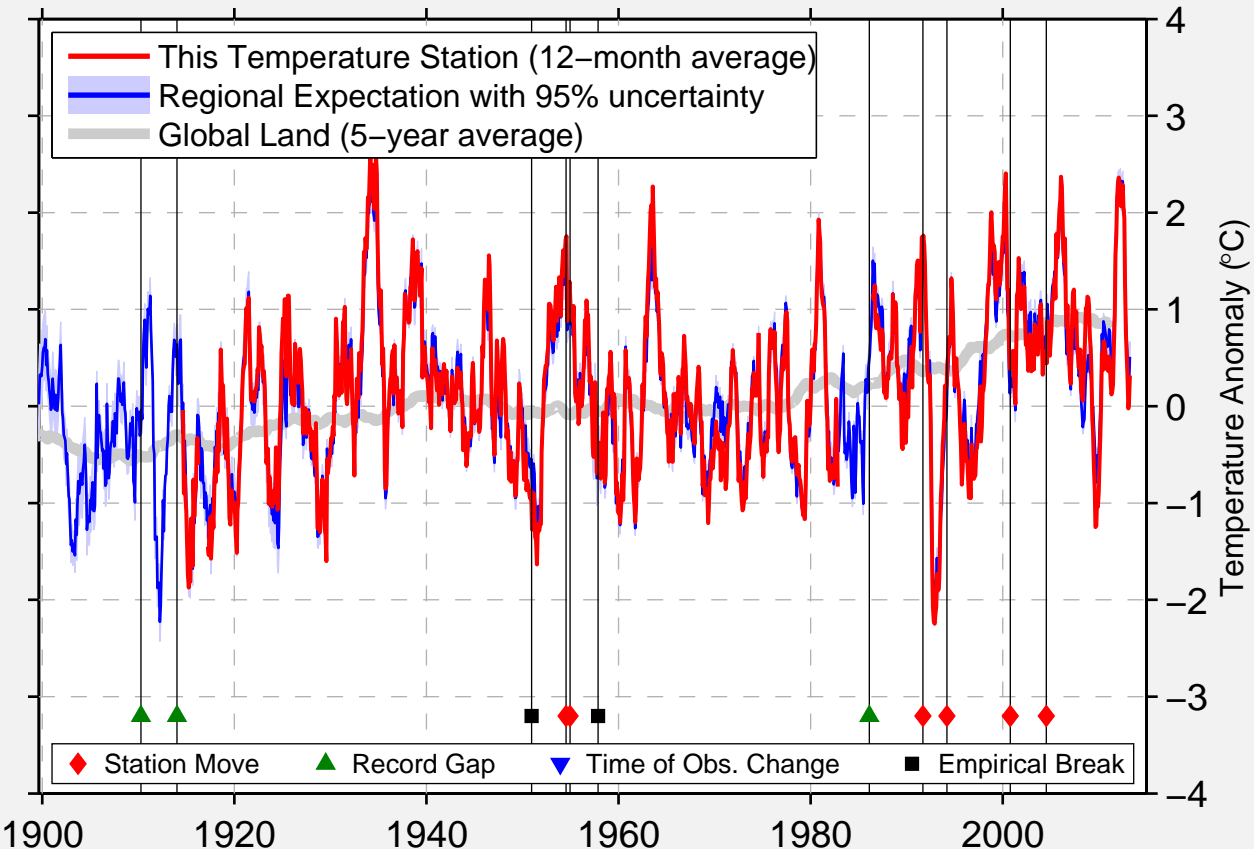

PLAINVILLE 4 WNW

39.245 N, 99.381 W (United States)

1900

1920

1940

1960

1980

2000

Data Quality Controlled and Aligned at Breakpoints

Berkeley Earth