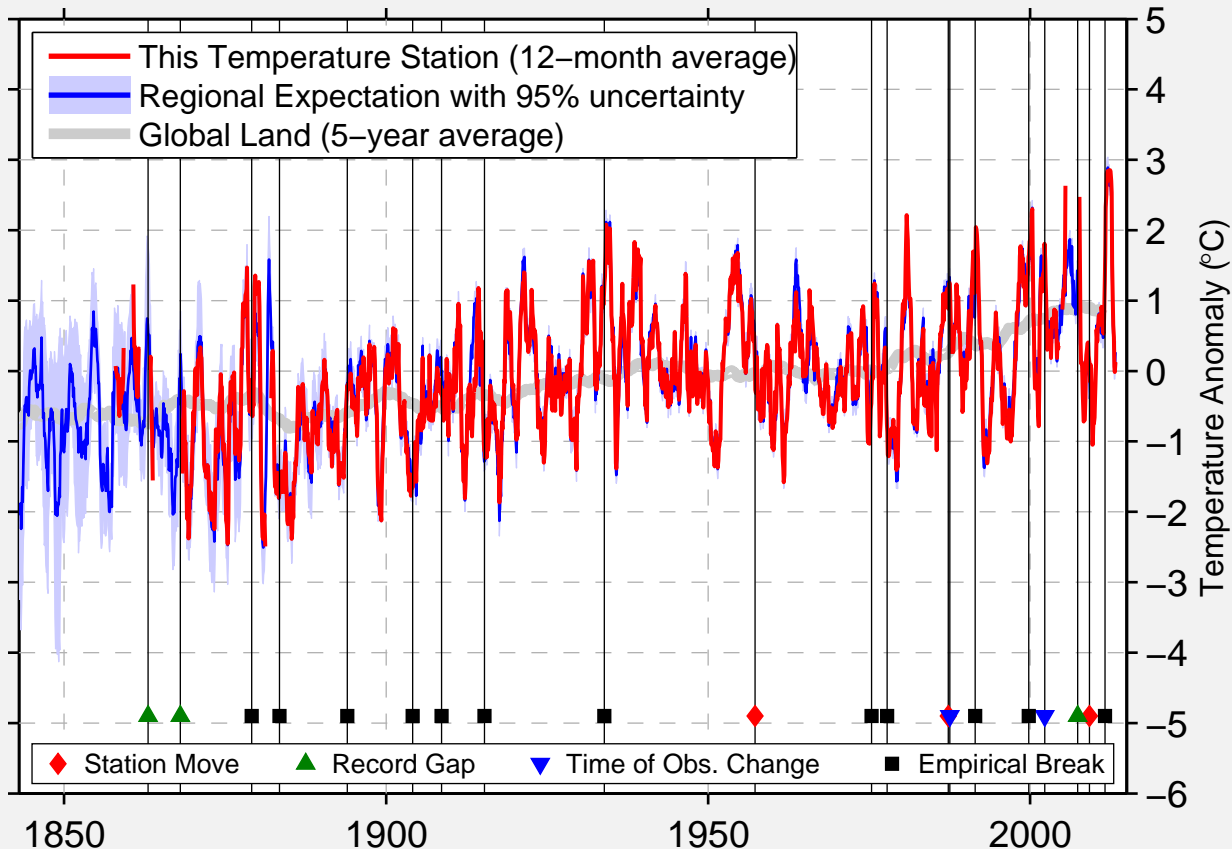

LAWRENCE

38.967 N, 95.263 W (United States)

Data Quality Controlled and Aligned at Breakpoints

Berkeley Earth