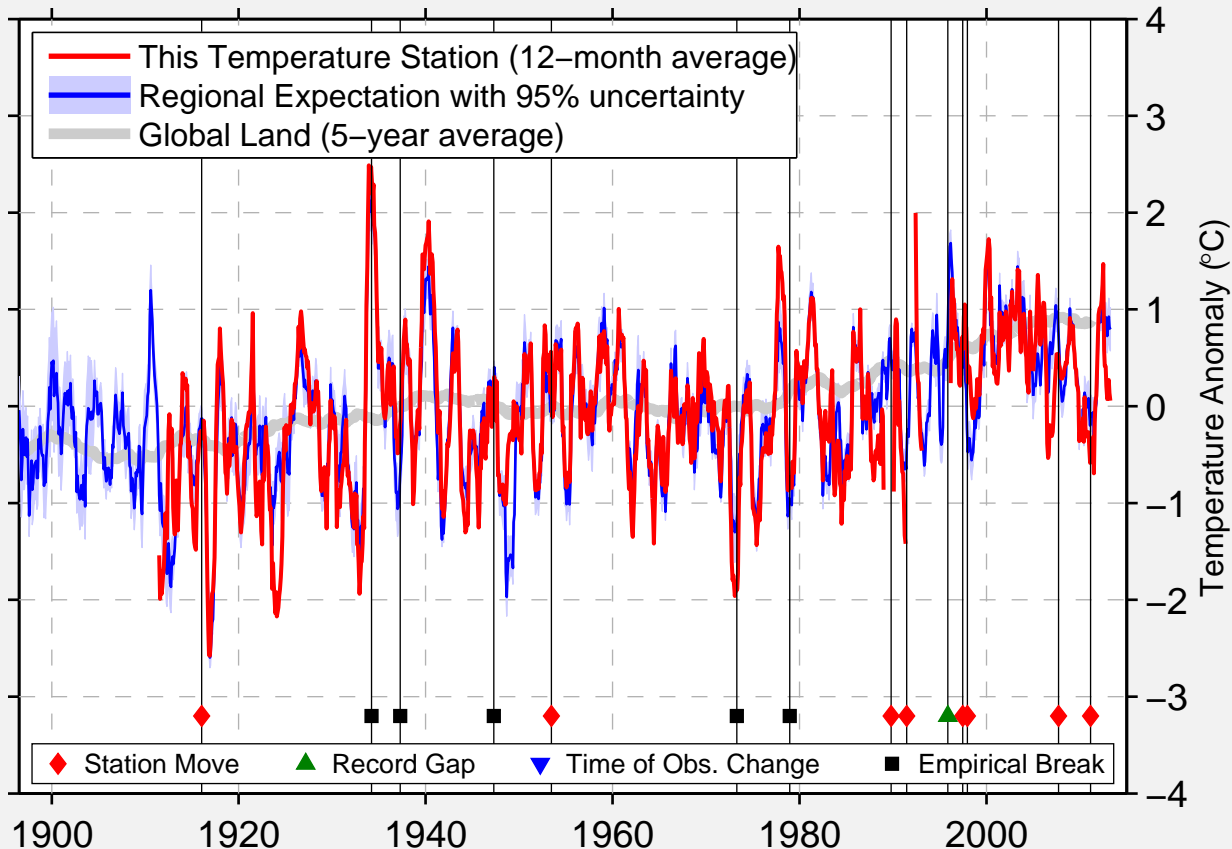

# MILFORD MUNICIPAL, UT.

38.428 N, 113.028 W (United States)

Data Quality Controlled and Aligned at Breakpoints

Berkeley Earth