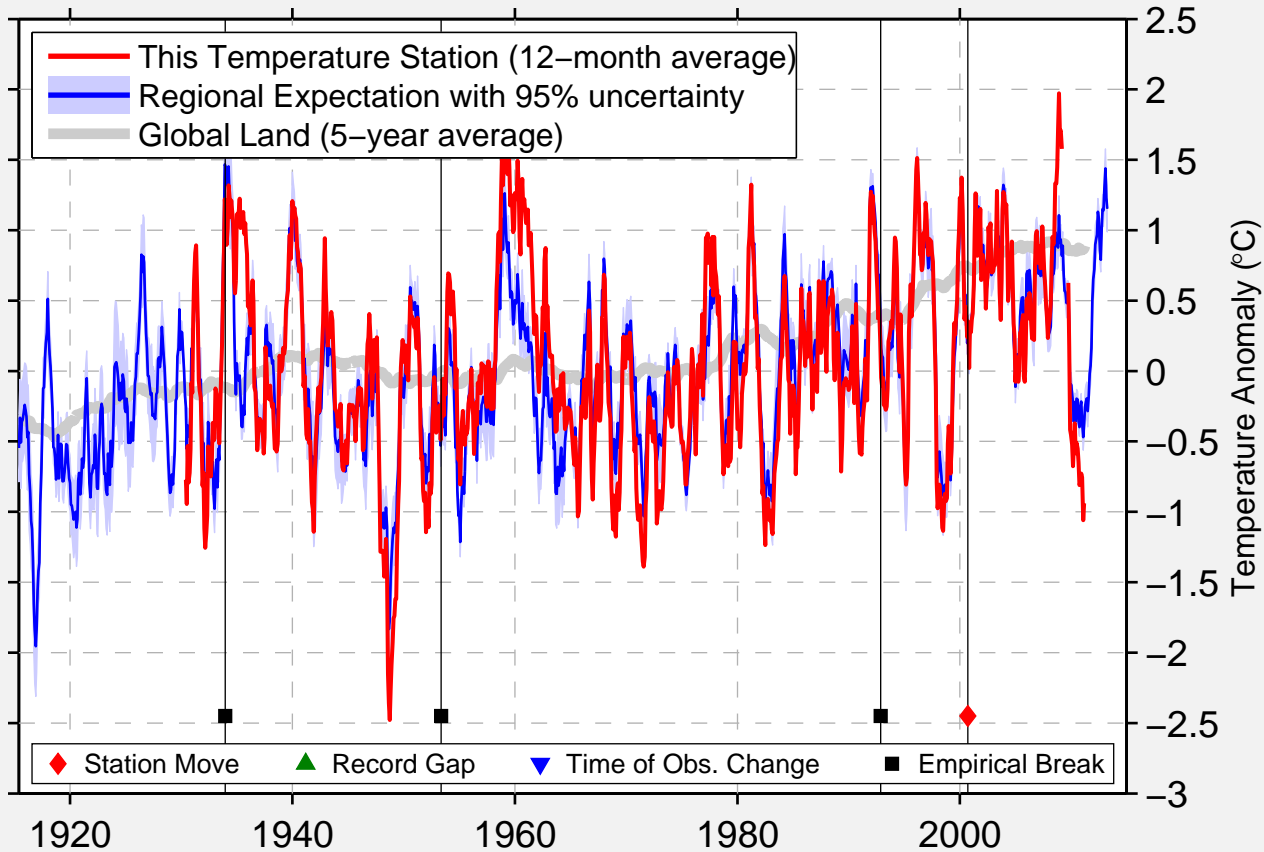

CALAVERAS BIG TREES

38.277 N, 120.311 W (United States)

Data Quality Controlled and Aligned at Breakpoints

Berkeley Earth