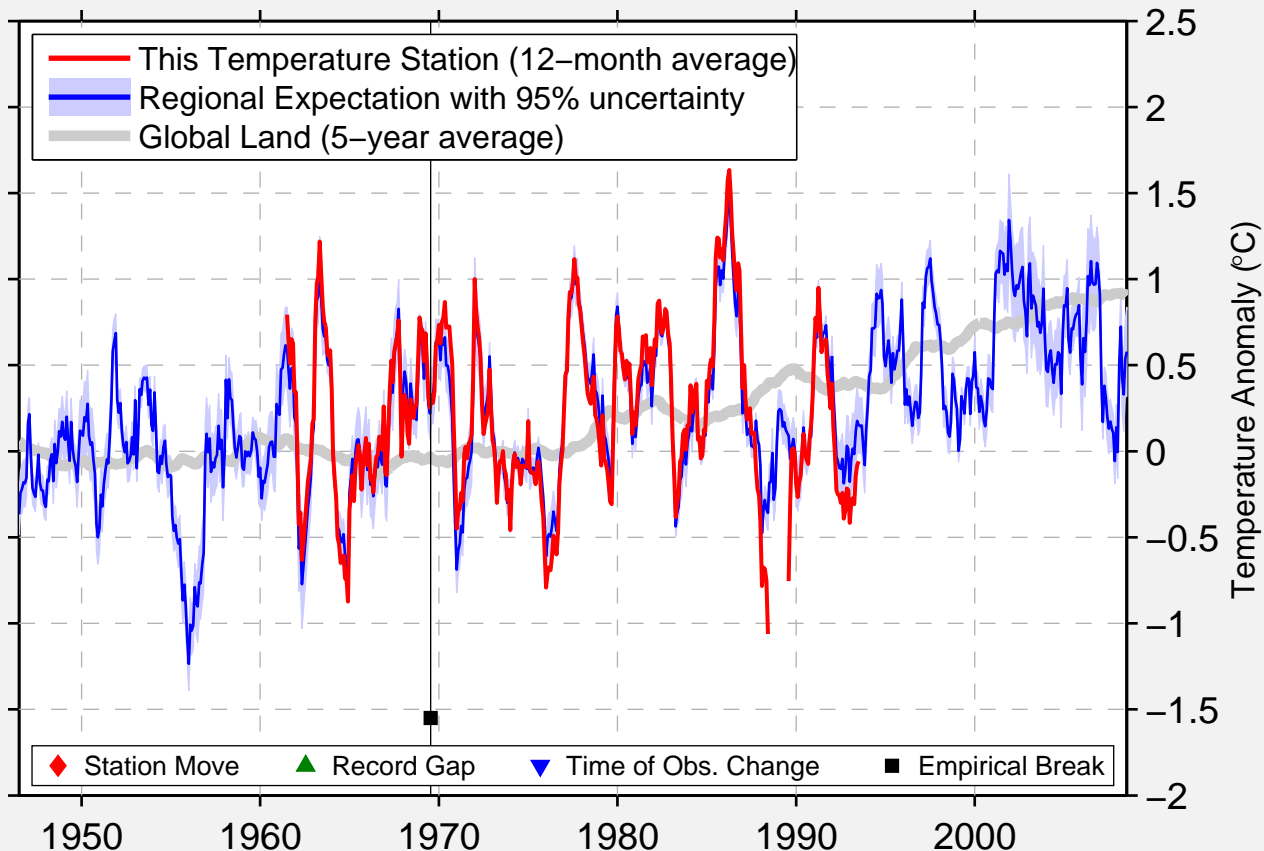

GENERAL-PAZ

27.800 S, 57.600 W (Argentina)

Data Quality Controlled and Aligned at Breakpoints

Berkeley Earth