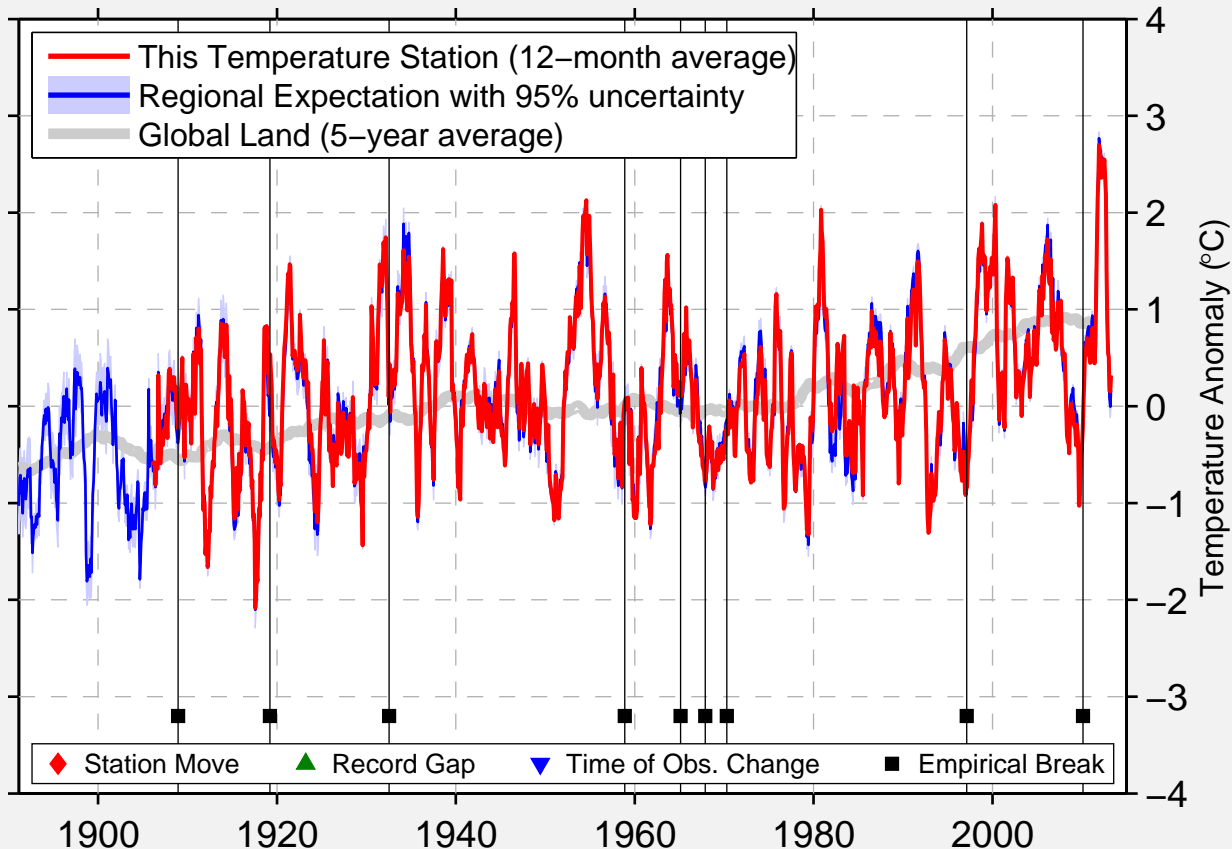

IOLA 1 W

37.917 N, 95.421 W (United States)

Data Quality Controlled and Aligned at Breakpoints

Berkeley Earth