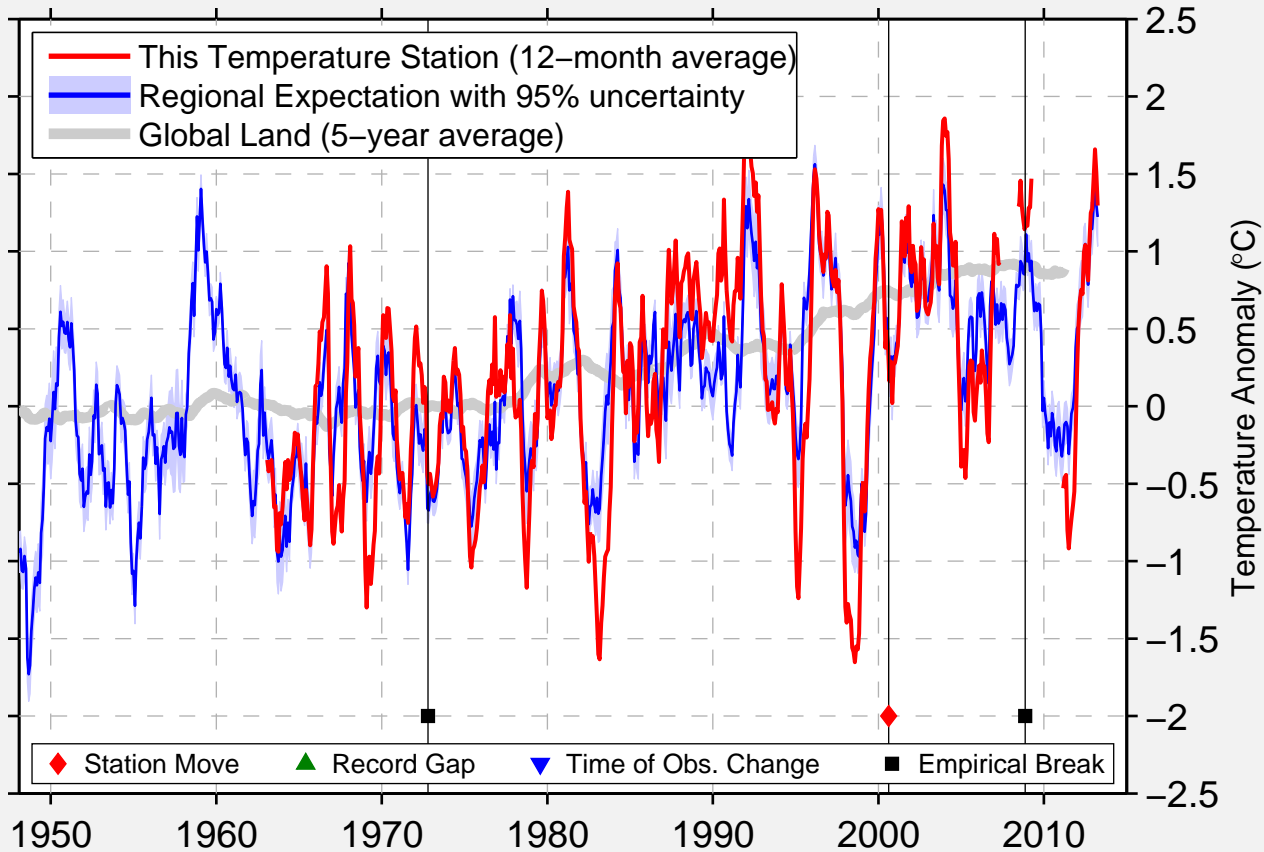

BALCH POWER HOUSE

36.909 N, 119.088 W (United States)

Data Quality Controlled and Aligned at Breakpoints

Berkeley Earth